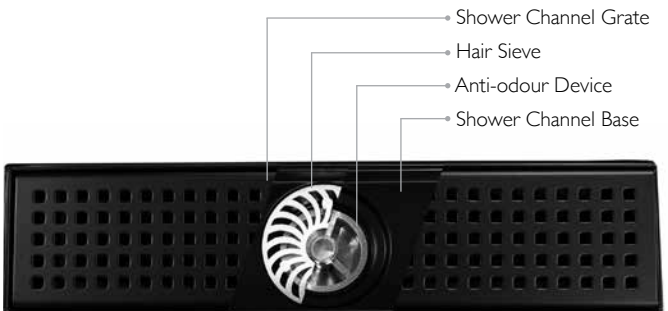

Contract

Shower Channel Grate

For use with Contract Shower Channel Base

	300 x 70 mm	AED	USD
AQD-SCC-300701-BS	Brushed Stainless Steel	90.00	25.00
AQD-SCC-300701-MB	Matt Black	120.00	33.00
AQD-SCC-500701-BS	500 x 70 mm Brushed Stainless Steel	100.00	27.00
AQD-SCC-500701-MB	Matt Black	145.00	40.00
AQD-SCC-700701-BS	700 x 70 mm Brushed Stainless Steel	130.00	35.00
AQD-SCC-700701-MB	Matt Black	185.00	50.00
AQD-SCC-800701-BS	800 x 70 mm Brushed Stainless Steel	145.00	40.00
AQD-SCC-800701-MB	Matt Black	210.00	57.00

Contract

Reversible Shower Channel Cover
with Tile Insert
Tile Insert Depth 12-13 mm

For use with Contract Shower Channel Base

	300 x 70 mm	AED	USD
AQD-SCC-300702-BS	Brushed Stainless Steel	90.00	25.00
AQD-SCC-300702-MB	Matt Black	120.00	33.00
AQD-SCC-500702-BS	500 x 70 mm Brushed Stainless Steel	100.00	27.00
AQD-SCC-500702-MB	Matt Black	145.00	40.00
AQD-SCC-700702-BS	700 x 70 mm Brushed Stainless Steel	130.00	35.00
AQD-SCC-700702-MB	Matt Black	185.00	50.00
AQD-SCC-800702-BS	800 x 70 mm Brushed Stainless Steel	145.00	40.00
AQD-SCC-800702-MB	Matt Black	210.00	57.00

Coupling for Drain Pipe
with Clamps
for 2-Inch Pipe

	Stainless Steel	AED	USD
AQP-CPL-001		55.00	15.00

WETROOMS,
ENCLOSURES
& DRAINS

Suitable for Concrete Floor Installation to be used with water membranes