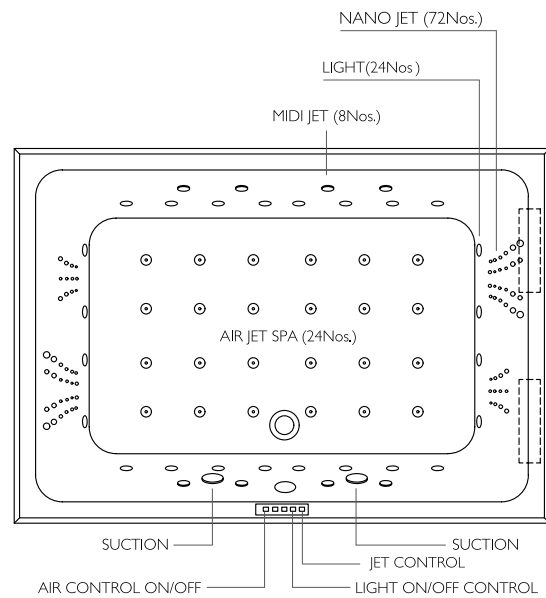

**System 8ESF - Deluxe SPA**

8 Self-Draining Super Flat Whirlpool Jets, Electronic Control Switch, 2 Back & 2 Feet Jets, Underwater Lighting, 12 SPA Air Jets

**System Platinum**

Luxury Spa System with 8 Midi Jets, 72 Nano Jets, 24 Spa Air Jets, 24 Chromotherapy Lights, with Electronic Touch Controls