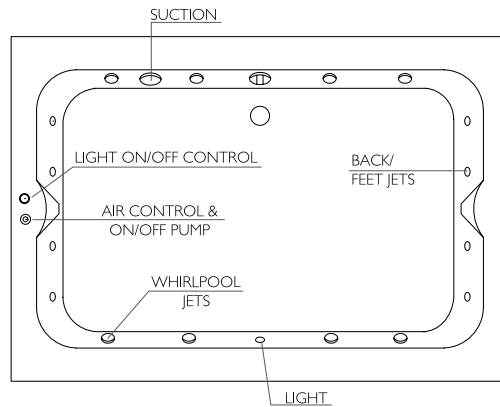

System 8C - Deluxe Whirlpool
8 Self-Draining Whirlpool Jets, Pneumatic Control Switch, 4 Back & 4 Feet Jets, Underwater Lighting