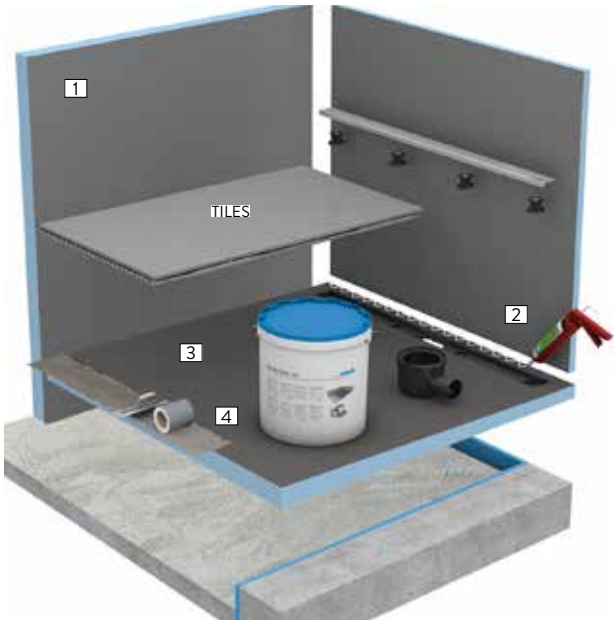

SHOWER FLOORS & DRAINS

BUILDING MATERIALS

- 1 Building Boards
- 2 Adhesive Sealant
- 3 Fundo Riolito Neo Shower Floor
- 4 Sealing Set