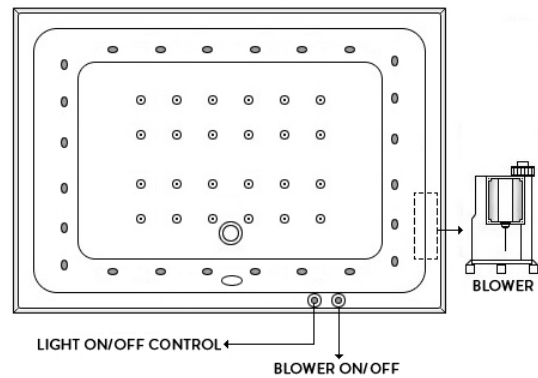

System Luxury SPA
Luxury SPA System with 24 Spa Air Jets and 24 Chromotherapy Lights, with Electronic Touch Controls