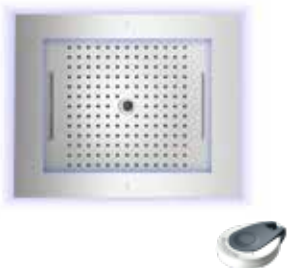

Frame Multifunction

4 Function Shower Head
Cascade, Waterfall, Rain, Kneip
with RGB Light
Including Low Voltage Transformer
Remote Control for Chromotherapy
with Flexible Water Connection
For False Ceiling Installation
600 x 500 mm