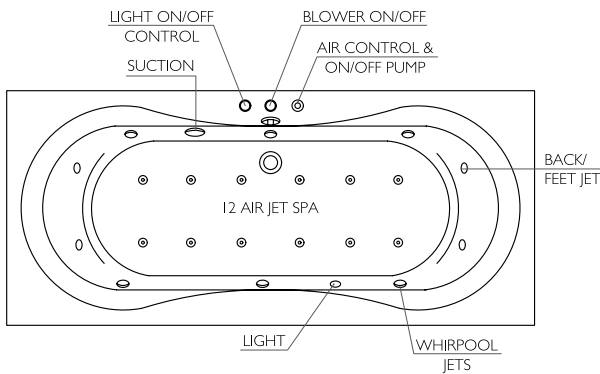

System 6E - Deluxe SPA
6 Self-Draining Whirlpool Jets, Pneumatic Control Switch, 2 Back & 2 Feet Jets, Underwater Lighting, 12 Spa Air Jets on Bath Tub Base