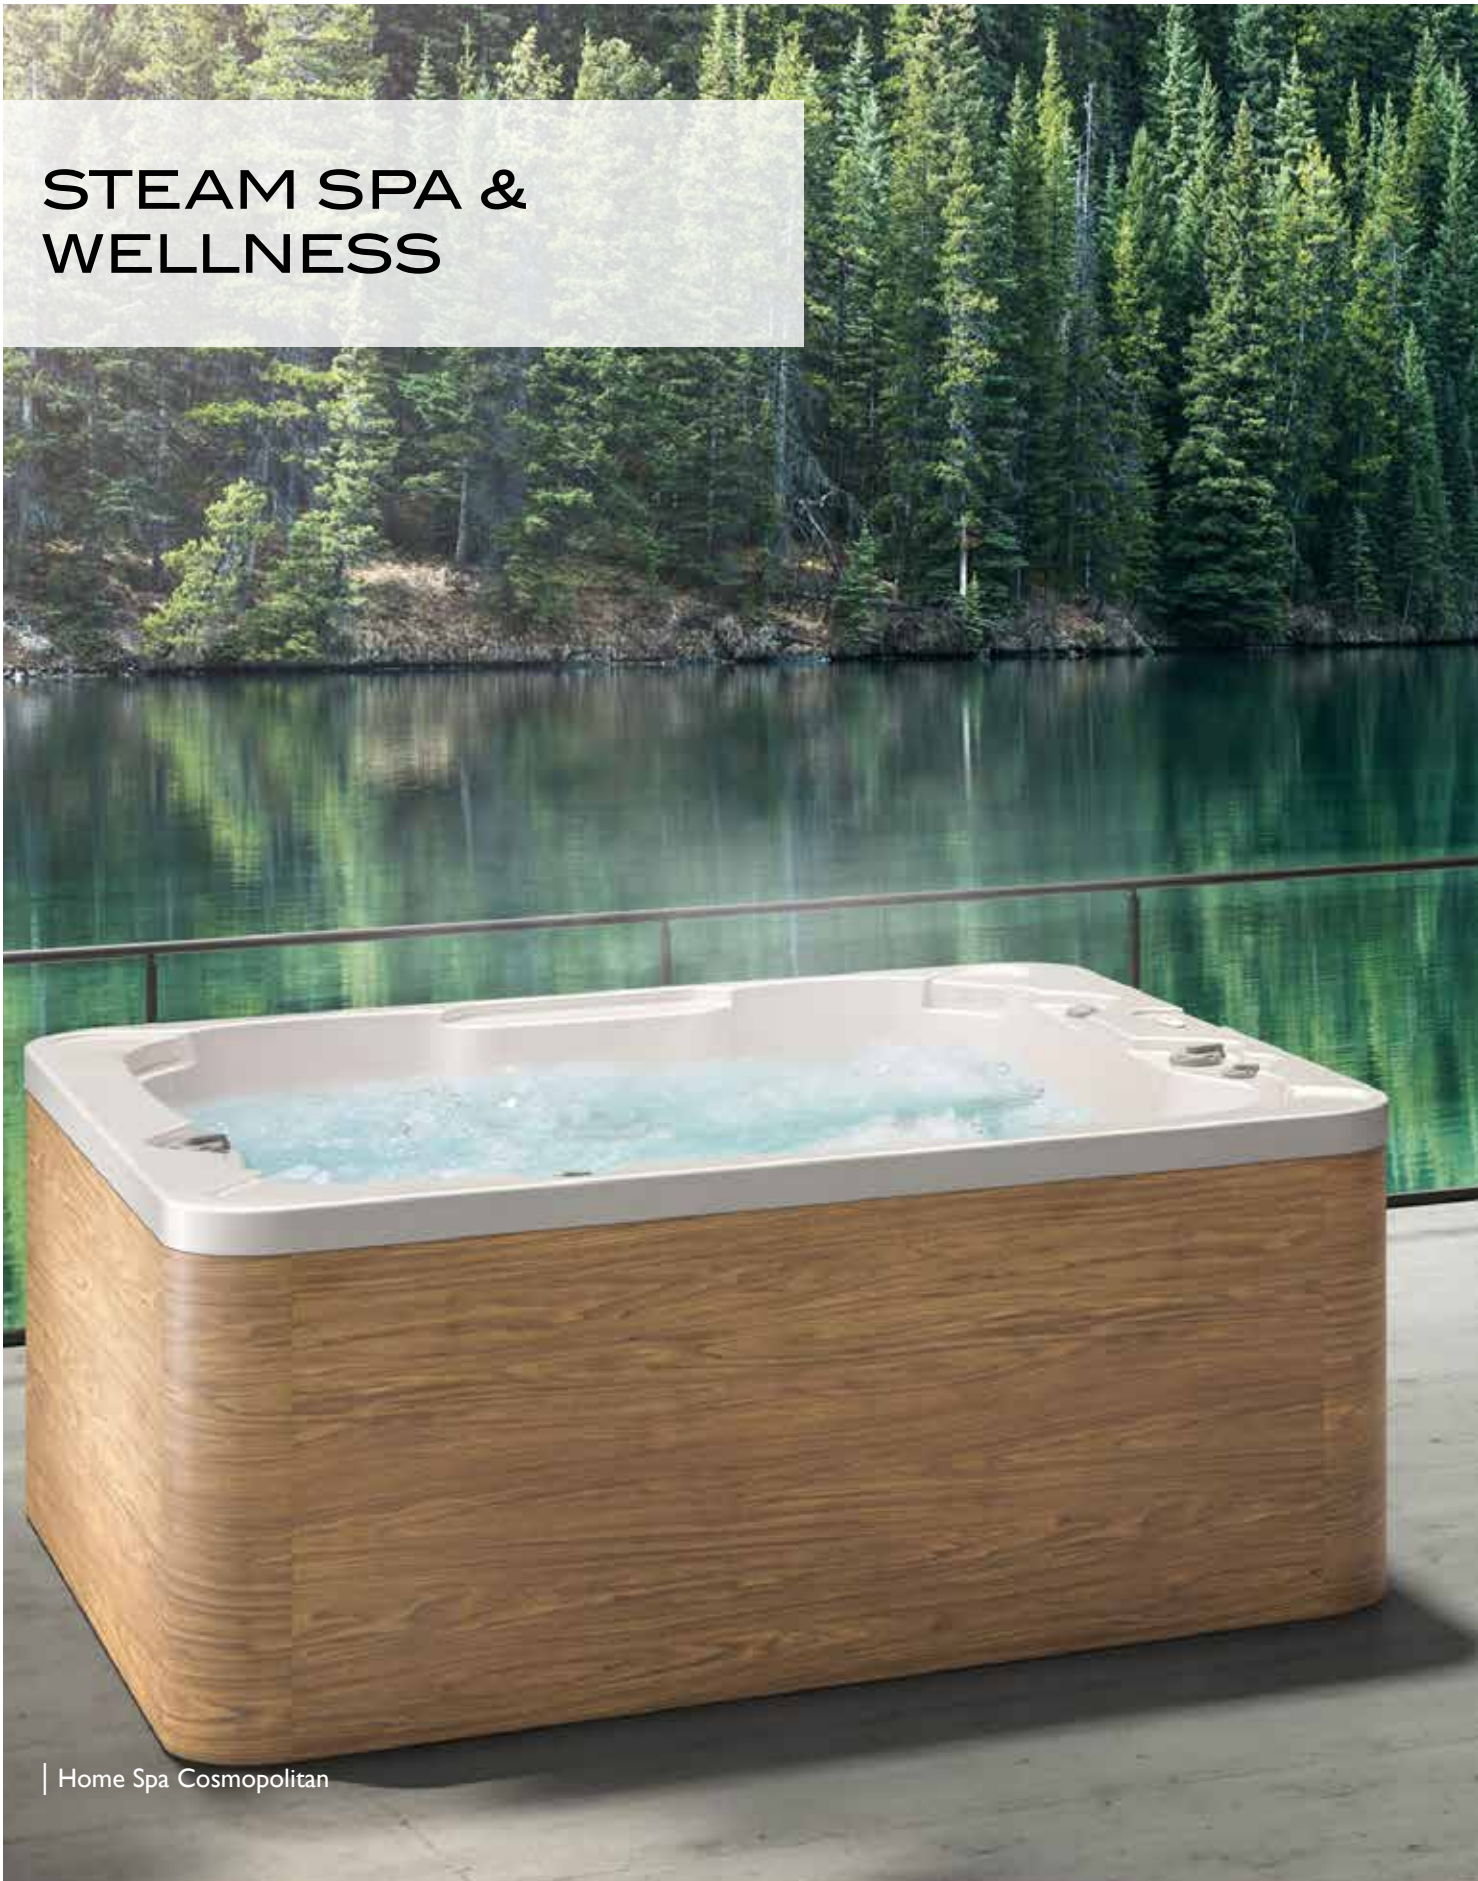

# STEAM SPA & WELLNESS

| Home Spa Cosmopolitan

Relax, unwind and re-charge your body!

BAGNODESIGN's high quality spa solutions provide all that is needed to create a luxury spa experience. Our modular collections of spa shower heads, chromotherapy lighting and steam rooms can be customised to create a spa bathroom that is a treat for all senses.