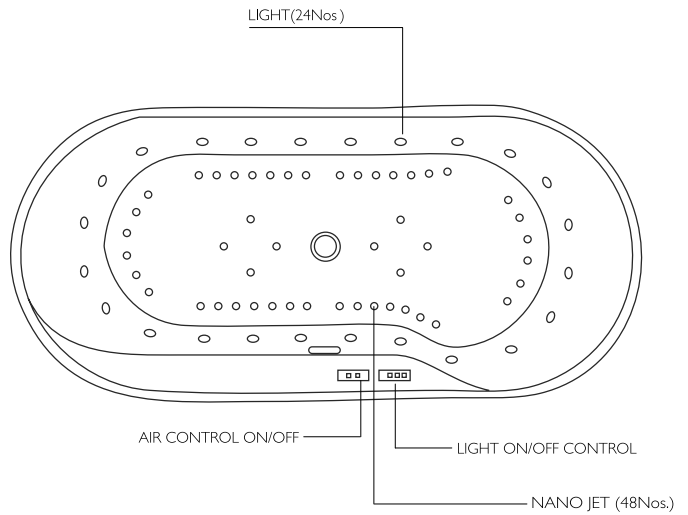

SPA BATHS

Urban

Acrylic Freestanding Bathtub
with Matching Overflow
with Matching Push Type Bath Waste
1780 x 840 x 580 mm

	Freestanding Bathtub	AED	USD
BDB-URB-53179-A-WH	White	10010.00	2728.00
BDB-URB-53179-A-MGY	Matt Grey	11260.00	3068.00
BDW-URB-LST50-A-WH	with Lightstream Whirlpool White	22470.00	6123.00

System LightStream
48 Nano Jets, 24 Chromotherapy Lights with Electronic Control Switch