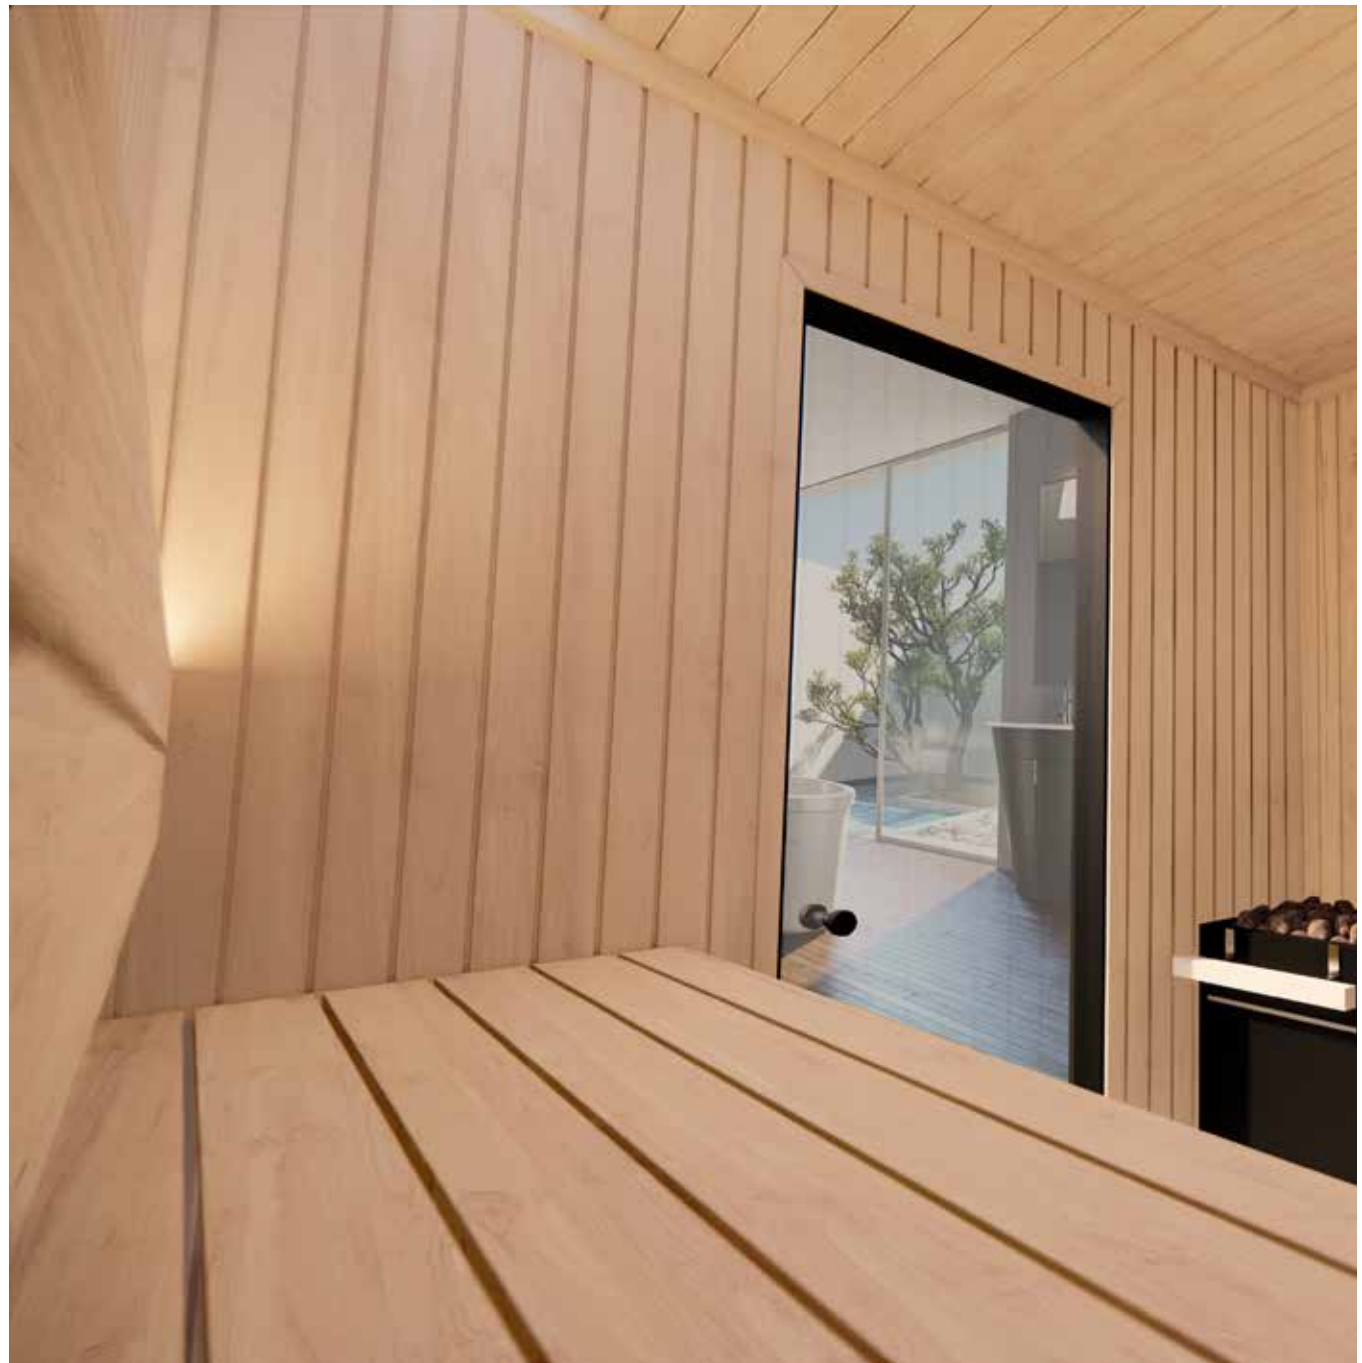

HRV-I-051-756 Hemlock AED 75640.00 USD 20610.00

HRV-I-051-273 Hemlock AED 55570.00 USD 15142.00

**Hybrid Sauna**  
 Traditional & Infrared Sauna  
 Aspen Interior Panel  
 Spruce Exterior Panel  
 LED Light behind Backrest  
 Safety Glass Door  
 Wooden Floor Grate  
 2190 x 2100 x 2130 mm