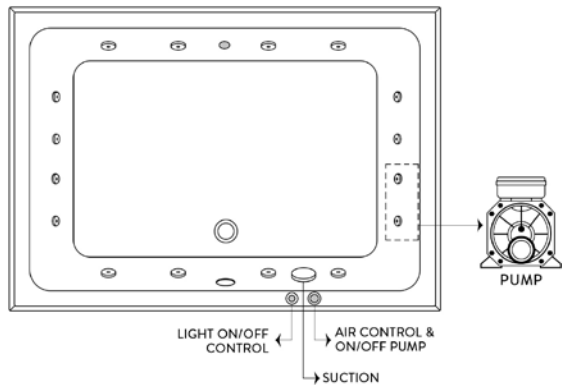

As a result, you will feel a deeper relaxation and a better well-being.

STEAM SPA &  
WELLNESS

| Garda

**Garda**

Inset Bathub  
with Overflow  
2000 x 1400 x 455 mm  
White

Recommended Waste  
BDP-WBT-110-90U-B-  
(Bath Pop-up Waste)