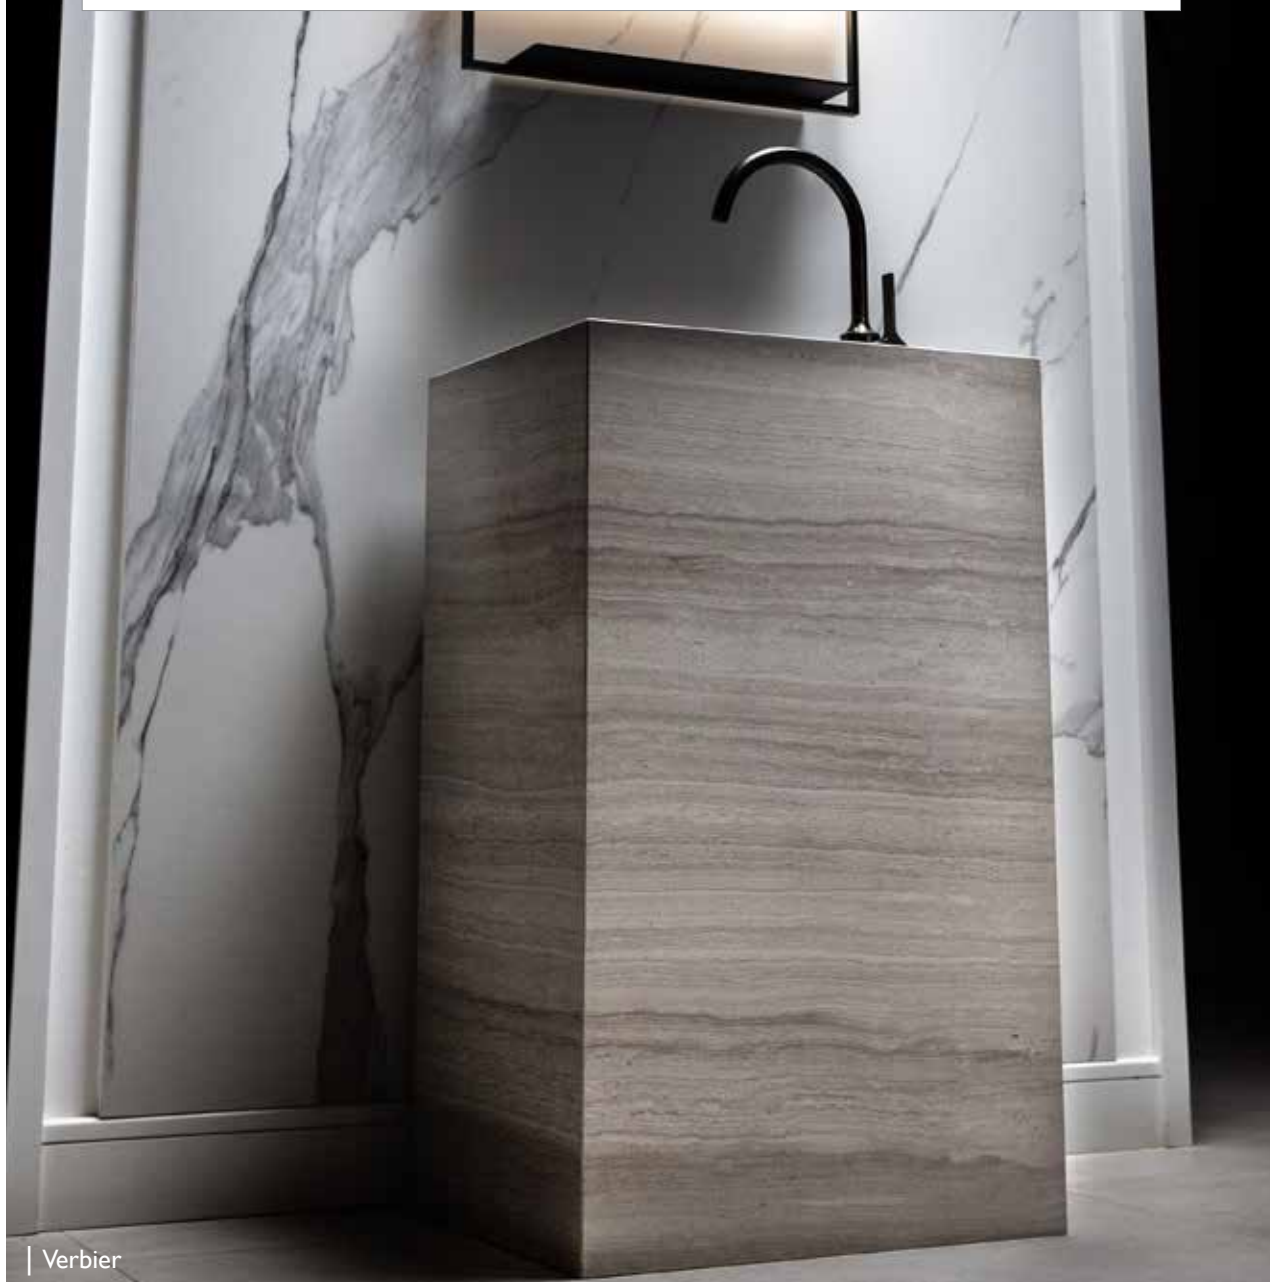

BASINS

BAGNODESIGN offers a comprehensive unique collection of feature washbasins using natural materials such as solid marble, glass, stainless steel and re-constituted stone.

The BAGNODESIGN range of basins are installed in many of the world's most prestigious hotels, restaurants, bars and residential developments and are specified for their aesthetic and tactile qualities.

Also on offer are a wide selection of the durable and stylish ceramic basins ranging from countertop vessels, semi-recessed, wall-mounted and the ever practical undercounter versions in a wide range of shapes and sizes.

The newest addition to our offering are the freestanding, wall hung and countertop Alpine basins, made from porcelain slab tiles covering a waterproof foam, ensuring the seamless sleek design is also durable.

| Verbier