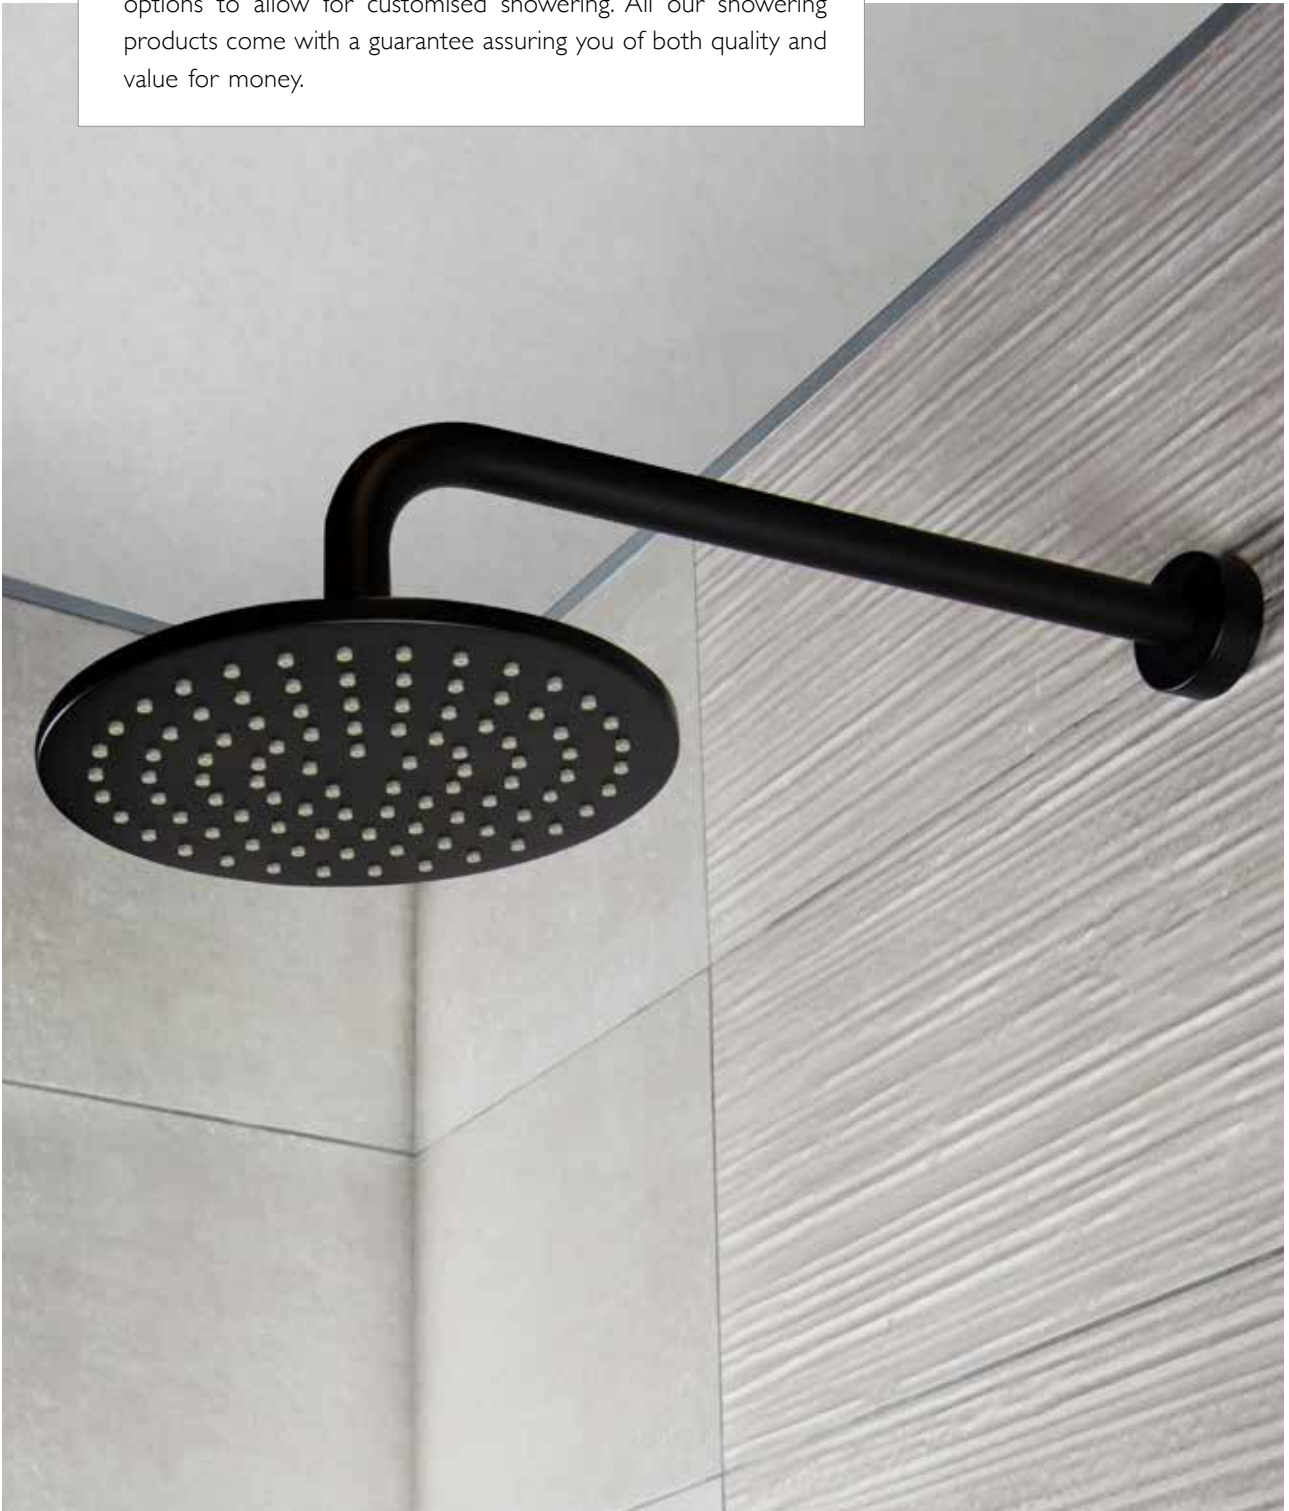

SHOWERING

For the ultimate showering experience, BAGNODESIGN offers numerous options of shower heads, shower columns, mixers, and slide rail kits. All our products are designed to be compatible with standard shower enclosures and baths and our thermostatic valves are WRAS-approved. Multi-function hand showers come with up to 6 spray patterns and pressure settings and adjustable angle options to allow for customised showering. All our showering products come with a guarantee assuring you of both quality and value for money.