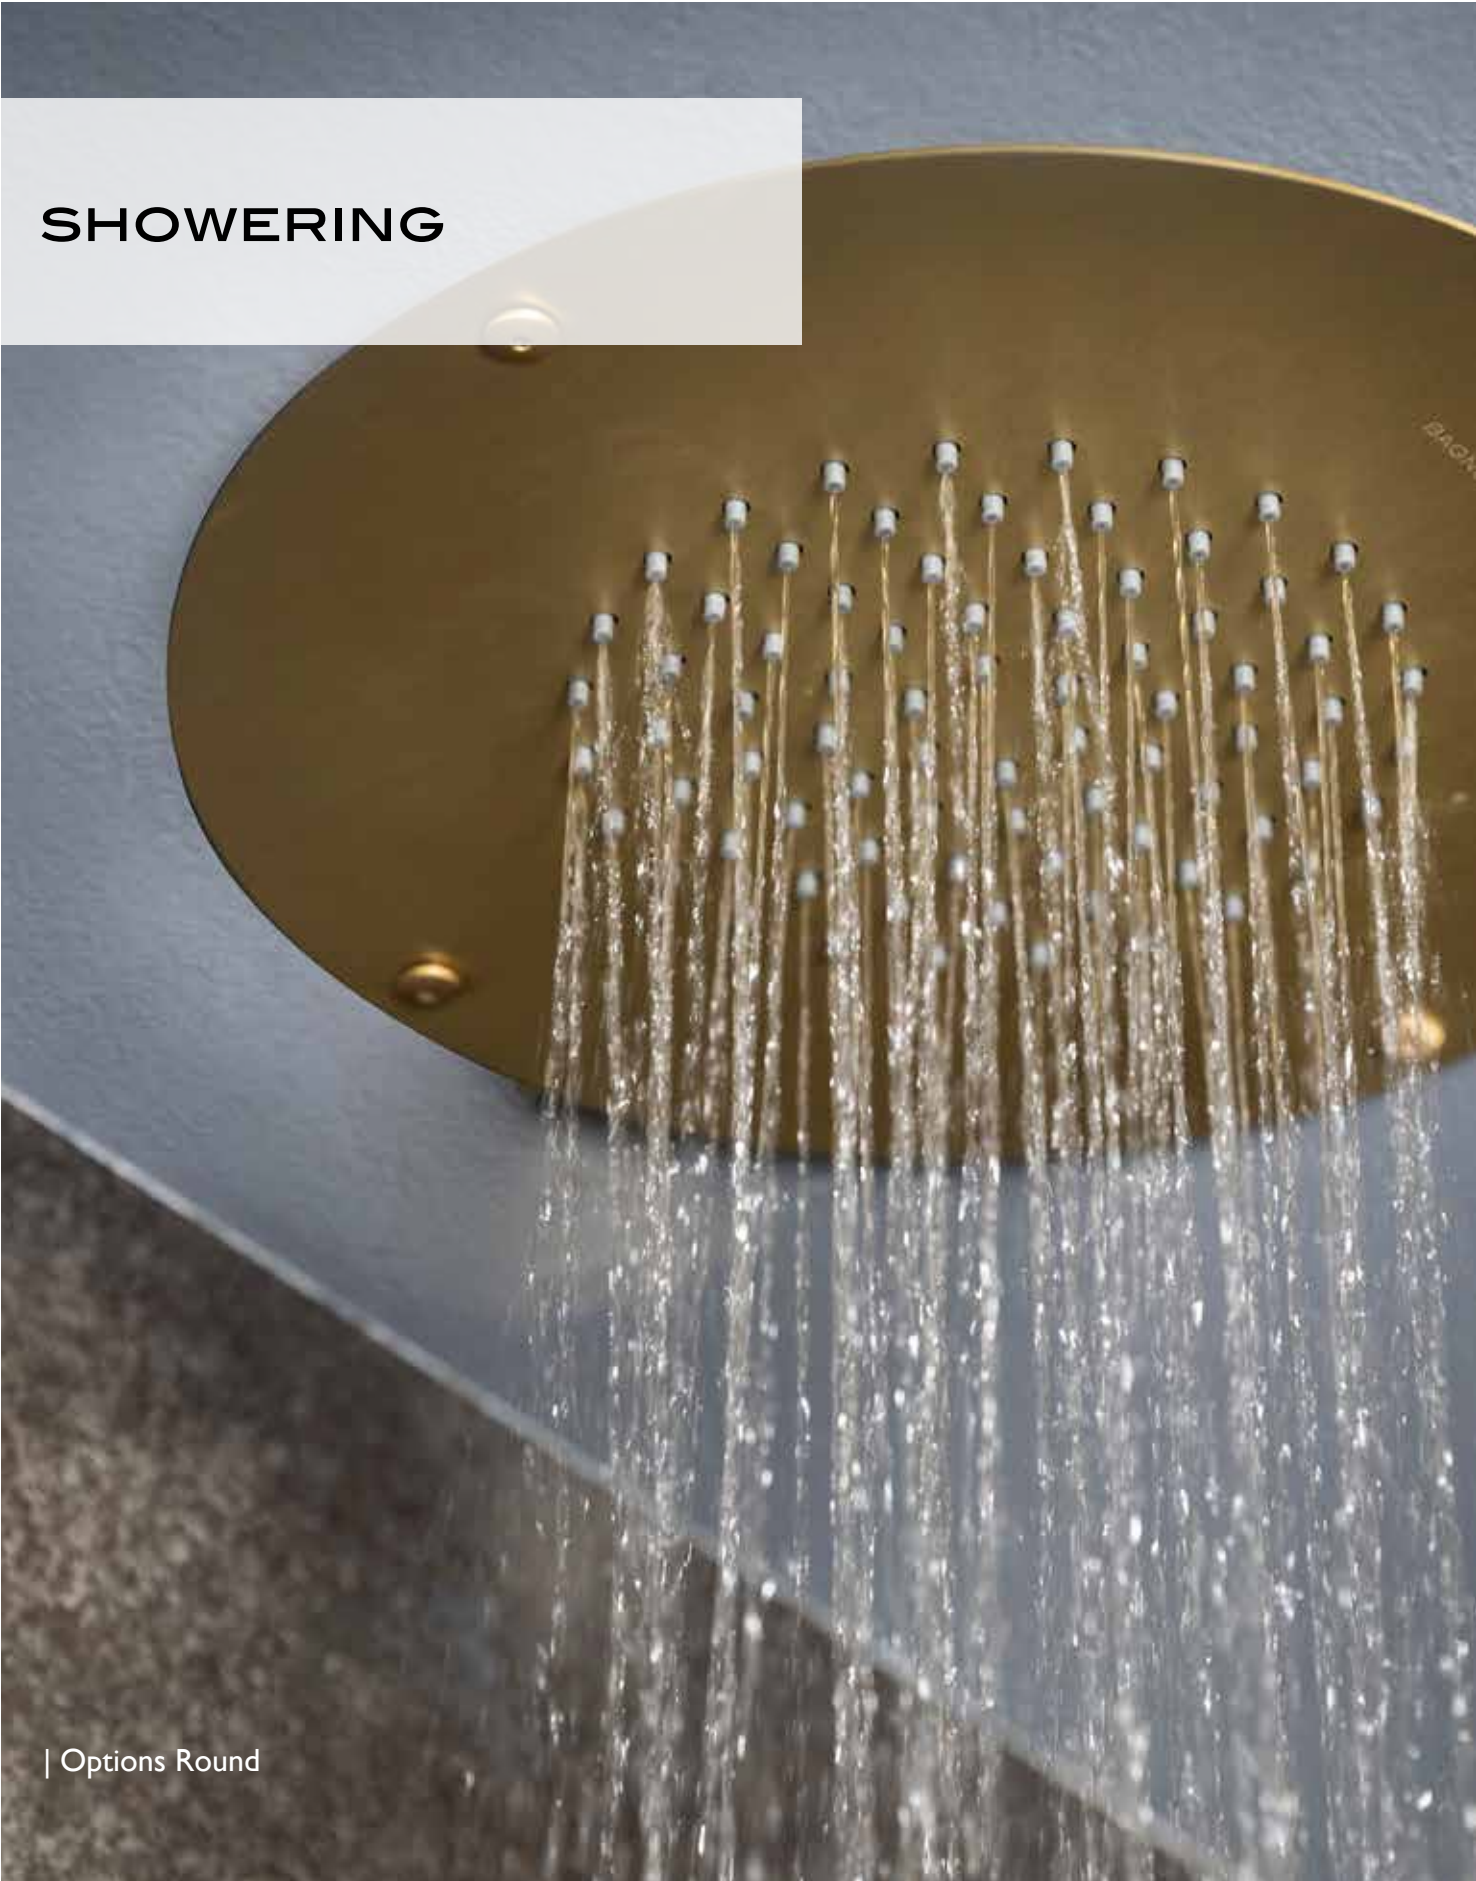

SHOWERING

| Options Round