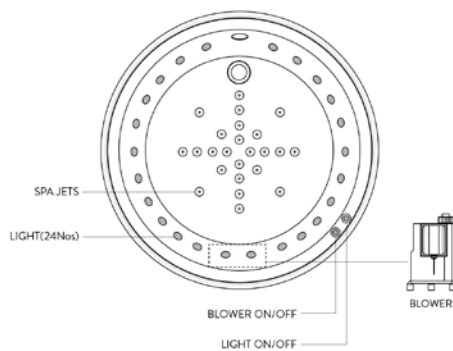

System LUXS19 - Luxury SPA
Luxury SPA System with 24 Spa Air Jets and 24 Chromotherapy Lights, with Electronic Touch Controls

All bathtubs supplied as standard without tap holes and without leg set
For Whirlpool Options and details see pages 322-323 • For additional BAGNODESIGN Bath Waste options see page 501.