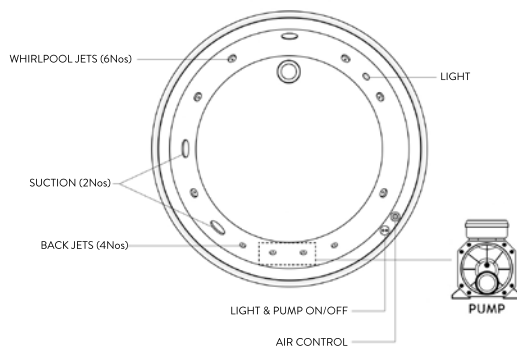

Como

Inset Bathtub
Dia. 1700 x 470 mm
White

Recommended Waste
BDP-WBT-110-90U-B-CP
(Bath Pop-up Waste)

		AED	USD
BDB-COM-870-WH	Inset Bathtub	4715.00	1285.00
BDW-COM-6BSF11-A-WH	with Whirlpool System 6BSF	12965.00	3533.00
BDW-COM-6ESF11-A-WH	with Whirlpool System 6ESF	16610.00	4526.00
BDW-COM-LUXS19-A-WH	with Luxury SPA Whirlpool	19420.00	5292.00
BDB-LEG-A1150-A-BK	Leg Set (Not Required with Whirlpool)	290.00	79.00

System 6BSF - Deluxe SPA
6 Self-Draining Whirlpool Jets, Electronic Control Switch, 2 Back & 2 Feet Jets, Underwater Lighting