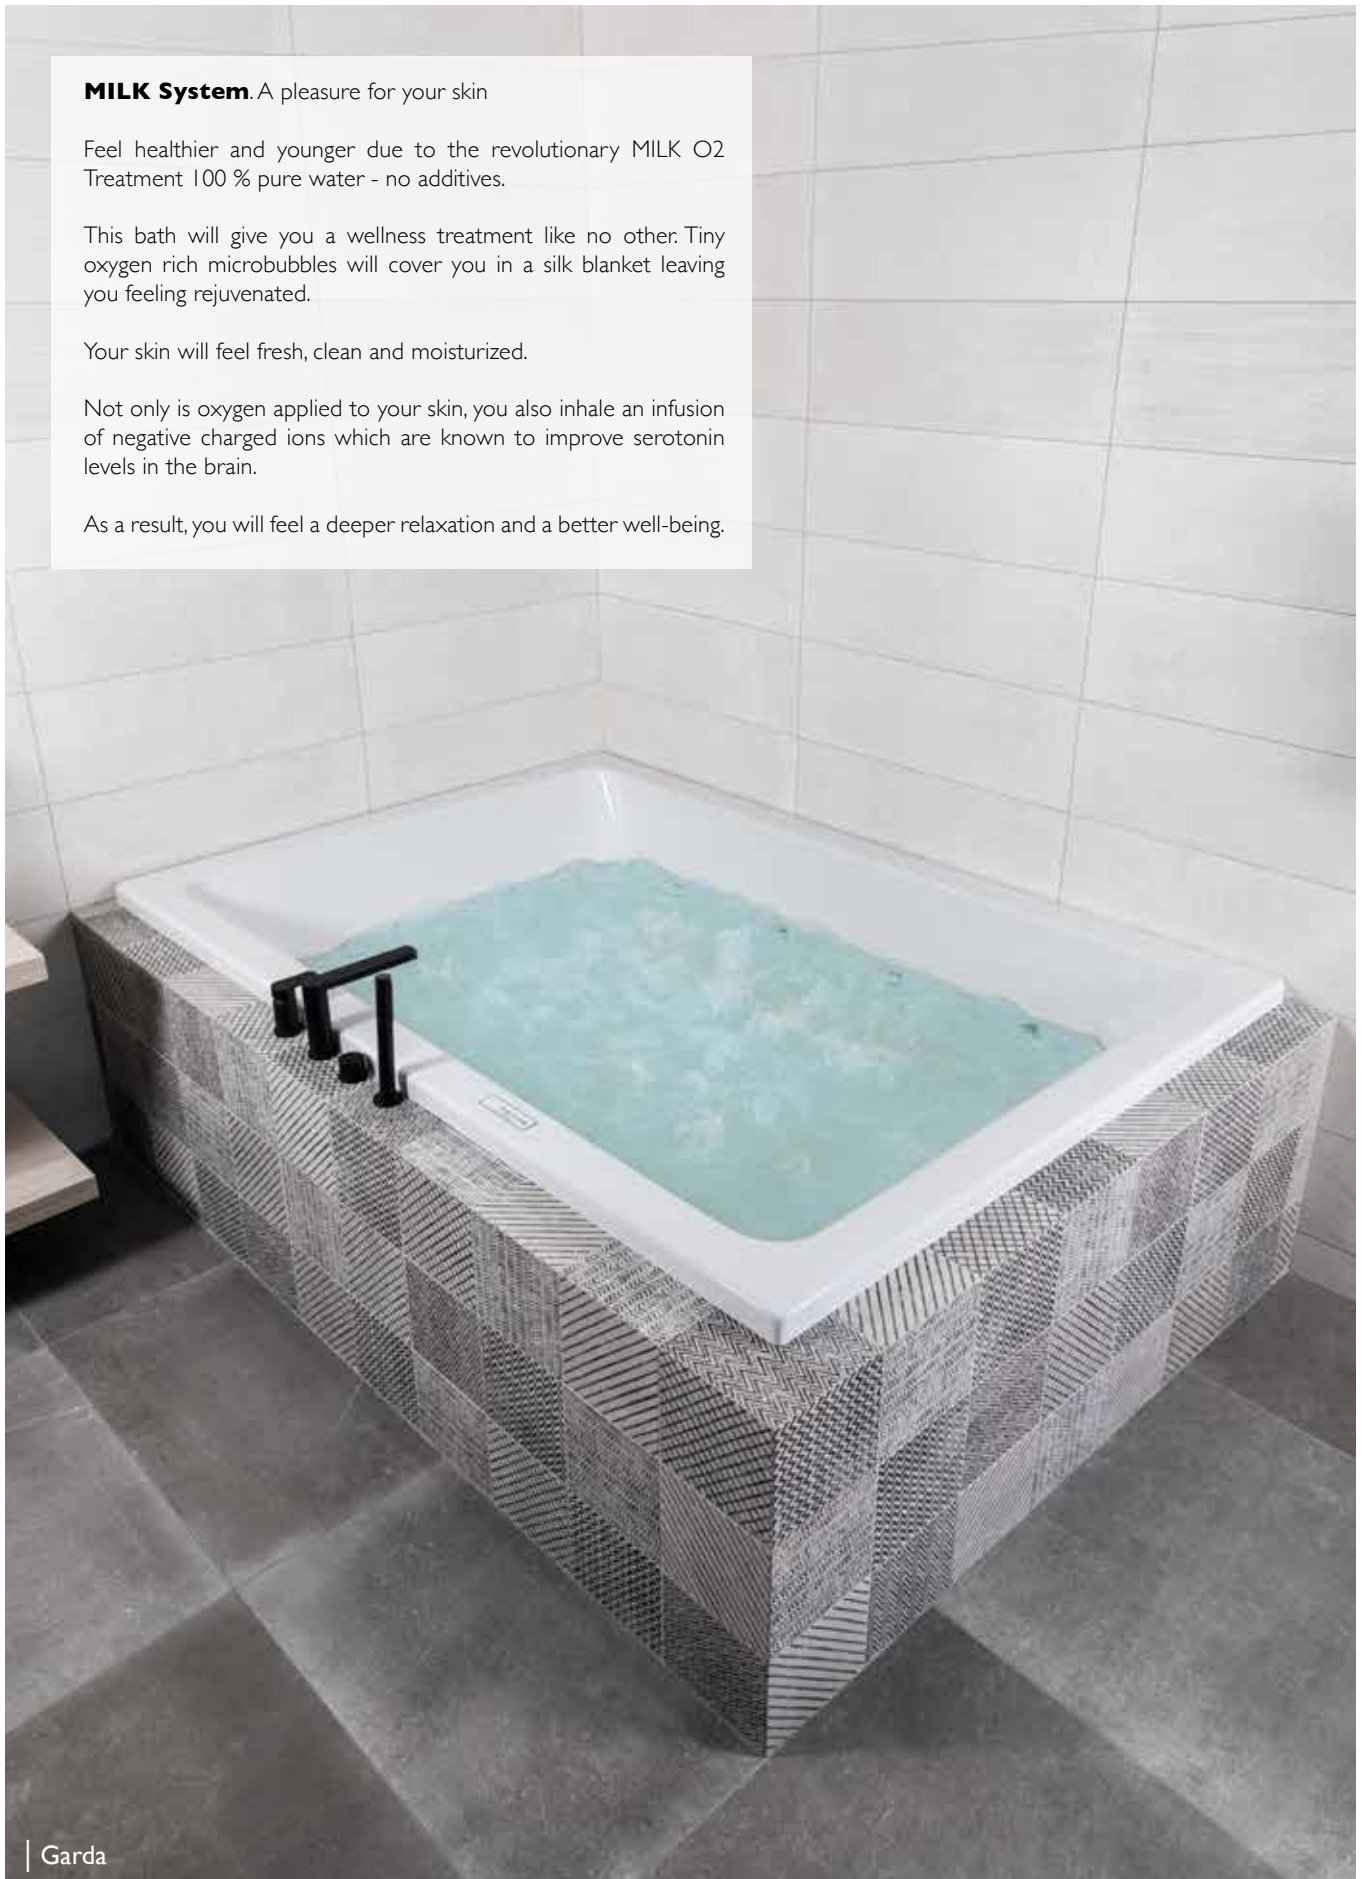

As a result, you will feel a deeper relaxation and a better well-being.

STEAM SPA &  
WELLNESS

| Garda

**Garda**

Inset Bathub  
with Overflow  
2000 x 1400 x 455 mm  
White

Recommended Waste  
BDP-WBT-110-90U-B-  
(Bath Pop-up Waste)