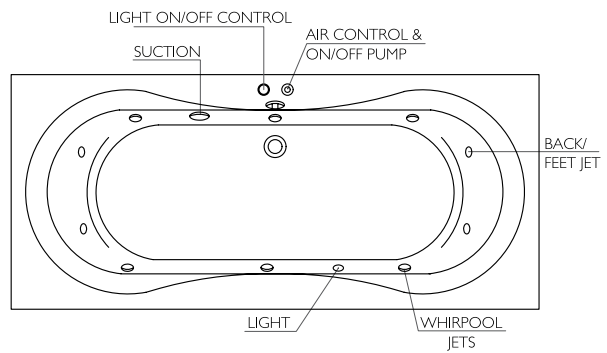

System 6B - Deluxe Whirlpool
6 Self-Draining Whirlpool Jets, Pneumatic Control Switch, 2 Back & 2 Feet Jets, Underwater Lighting

BATHING