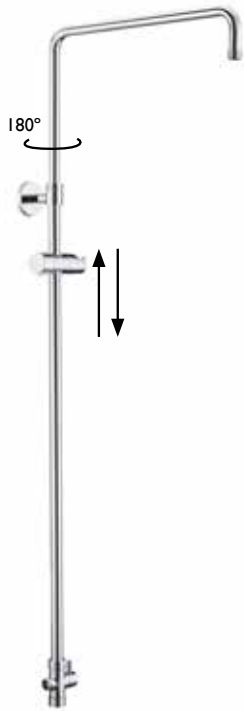

BAGNOSPA
Universal Swivel Shower Column
with Integral Diverter
Height Adjustable from 880-1110 mm
with 3/4" Connection
113 x 398 x 1110 mm
Min. Operating Pressure 1.0 bar MP

To be used with an Exposed Shower Mixer only

		AED	USD
BDD-SPA-502-CP	Chrome	830.00	226.00
BDD-SPA-502-NB	Brushed Nickel	1200.00	327.00
BDD-SPA-502-MB	Matt Black	1075.00	293.00
BDD-SPA-502-A-AN	Anthracite	1530.00	417.00
BDD-SPA-502-A-LZ	Lacquered Zanzibar	1530.00	417.00

RECOMMENDED SHOWERING ACCESSORIES:			
SHOWER HEADS: Zephyr	Mezzanine	M-Line Diffusion	Koy
HAND SHOWERS: Zephyr	Mezzanine	M-Line	Universal

For more Shower Head options see pages 240-241, for Hand Showers & Hoses see pages 252-253.

FINISHES: