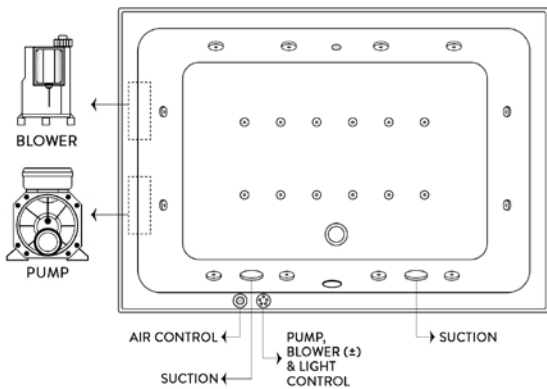

System 8ESF - Deluxe SPA
8 Self-Draining Super Flat Whirlpool Jets, Electronic Control Switch, 2 Back & 2 Feet Jets, Underwater Lighting, 12 SPA Air Jets