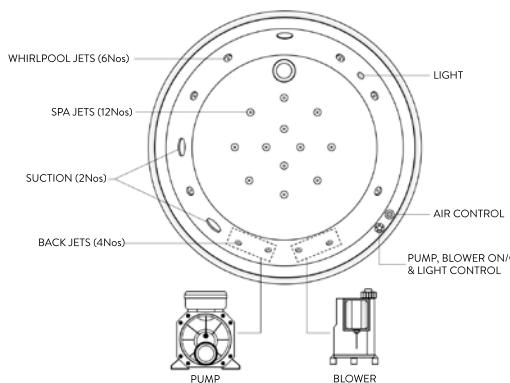

System 6ESF - Super Deluxe SPA
6 Self-Draining Super Flat Whirlpool Jets, Electronic Control Switch, 2 Back & 2 Feet Jets, Underwater Lighting, 12 Spa Air Jets on Bath Tub Base