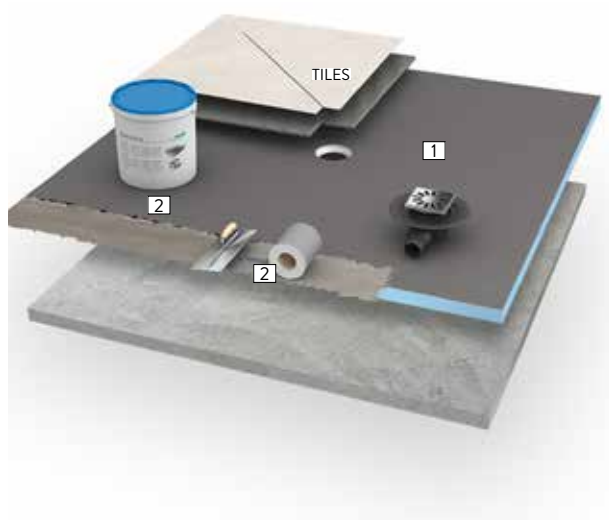

610 Adhesive Sealant
310 ml
For Building Boards and Showers
Waterproof Adhesion

WED-076902002	Grey	AED 125.00	USD 34.00

Sealing Set
for Shower and Wall Elements
- 2.4 kg Powder Component
- 1.2 kg Liquid Component
- 10 m Sealing Tape
- 2x Sealing Corners Inner
- Packaging Bucket

WED-073796000	Grey	AED 565.00	USD 154.00

Sealing Tape
Fleece-Lined
For Indoors & Outdoors
0.70 mm Thickness
Resistance to Water Pressure
UV & Temperature Resistance

WED-095110311	Grey	AED 335.00	USD 91.00

Corner Inside
120 mm
Fleece-Lined
For Indoors & Outdoors
0.70 mm Thickness
Resistance to Water Pressure
UV & Temperature Resistance

WED-095130001	Grey	AED 70.00	USD 19.00

Sealing Gaiter
For Indoors & Outdoors
Resistance to Water Pressure
UV & Temperature Resistance
130 x 130 x 1 mm

WED-095110373	Grey	AED 325.00	USD 89.00

520 Flexible Sealant
Cement Based Waterproof Membrane
Quick Drying
Waterproof & Bridges Cracks
For Indoor and Outdoor Use on Walls
& Floors
- 20 kg Powder Component
- 10 kg Liquid Component

WED-119900520	Grey	AED 915.00	USD 249.00

BUILDING
MATERIALS

- 1 Fundo Primo with Central Drain
- 2 Sealing Set