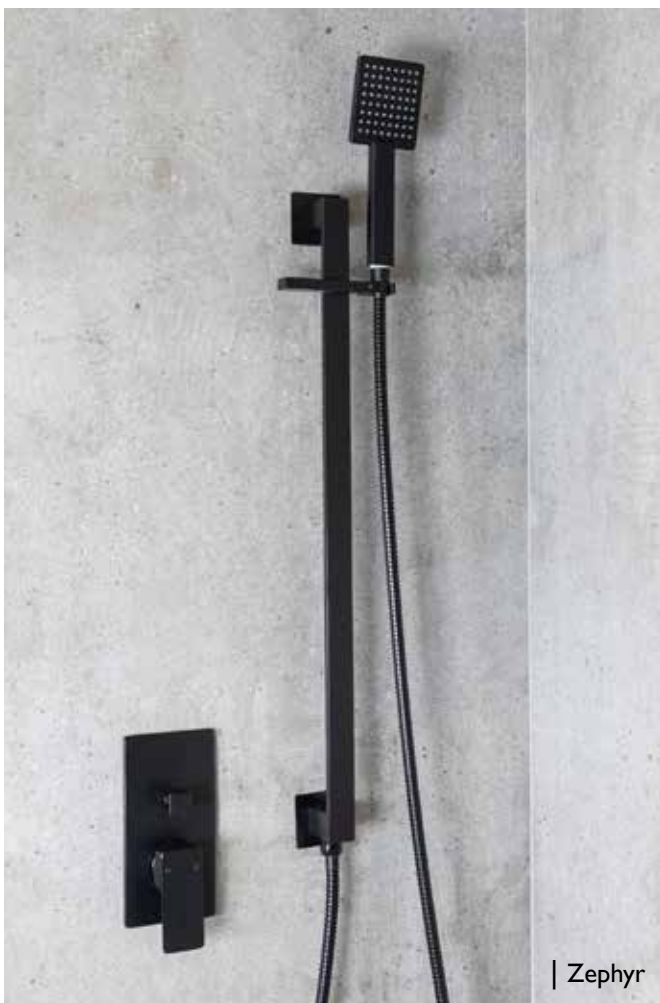

SHOWERING

		AED	USD
BDD-MEZ-K515-CP	Chrome	825.00	225.00
BDD-MEZ-K515-NB	Brushed Nickel	1450.00	395.00

| Zephyr

**Zephyr**

Slide Rail Kit

with **Integrated Wall Inlet**

Consists of:

- Slide Rail 730 mm
  - Single Function Hand Shower
  - Double Interlock Hose 1500 mm
- Min. Operating Pressure 0.5 bar LP