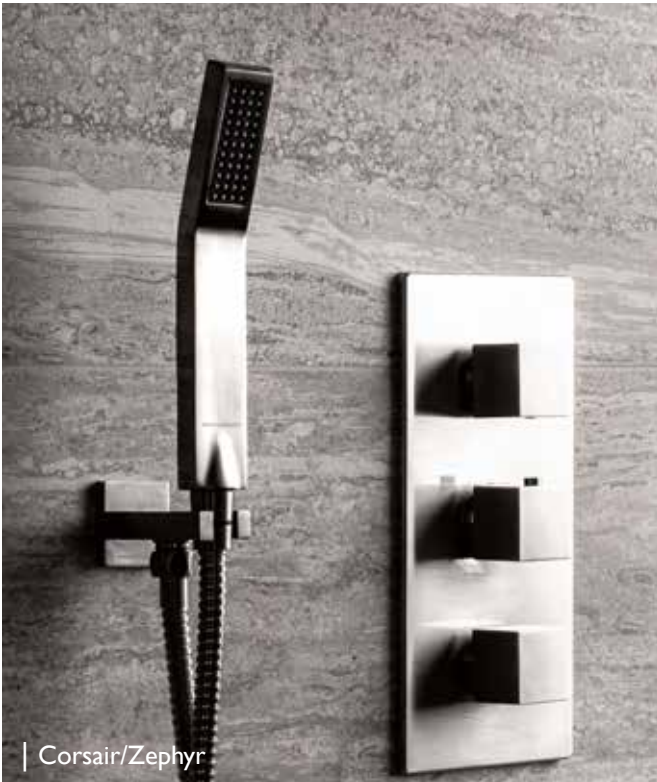

Mezzanine

Hand Shower Kit

Consists of:

1. Supply Elbow and Swivel Hook
   - Single Function Hand Shower
   - Double Interlock Hose 1500 mm
2. Min. Operating Pressure 0.5 bar LP

		AED	USD
BDD-MEZ-D515-CP	Chrome	745.00	203.00
BDD-MEZ-D515-NB	Brushed Nickel	1325.00	361.00