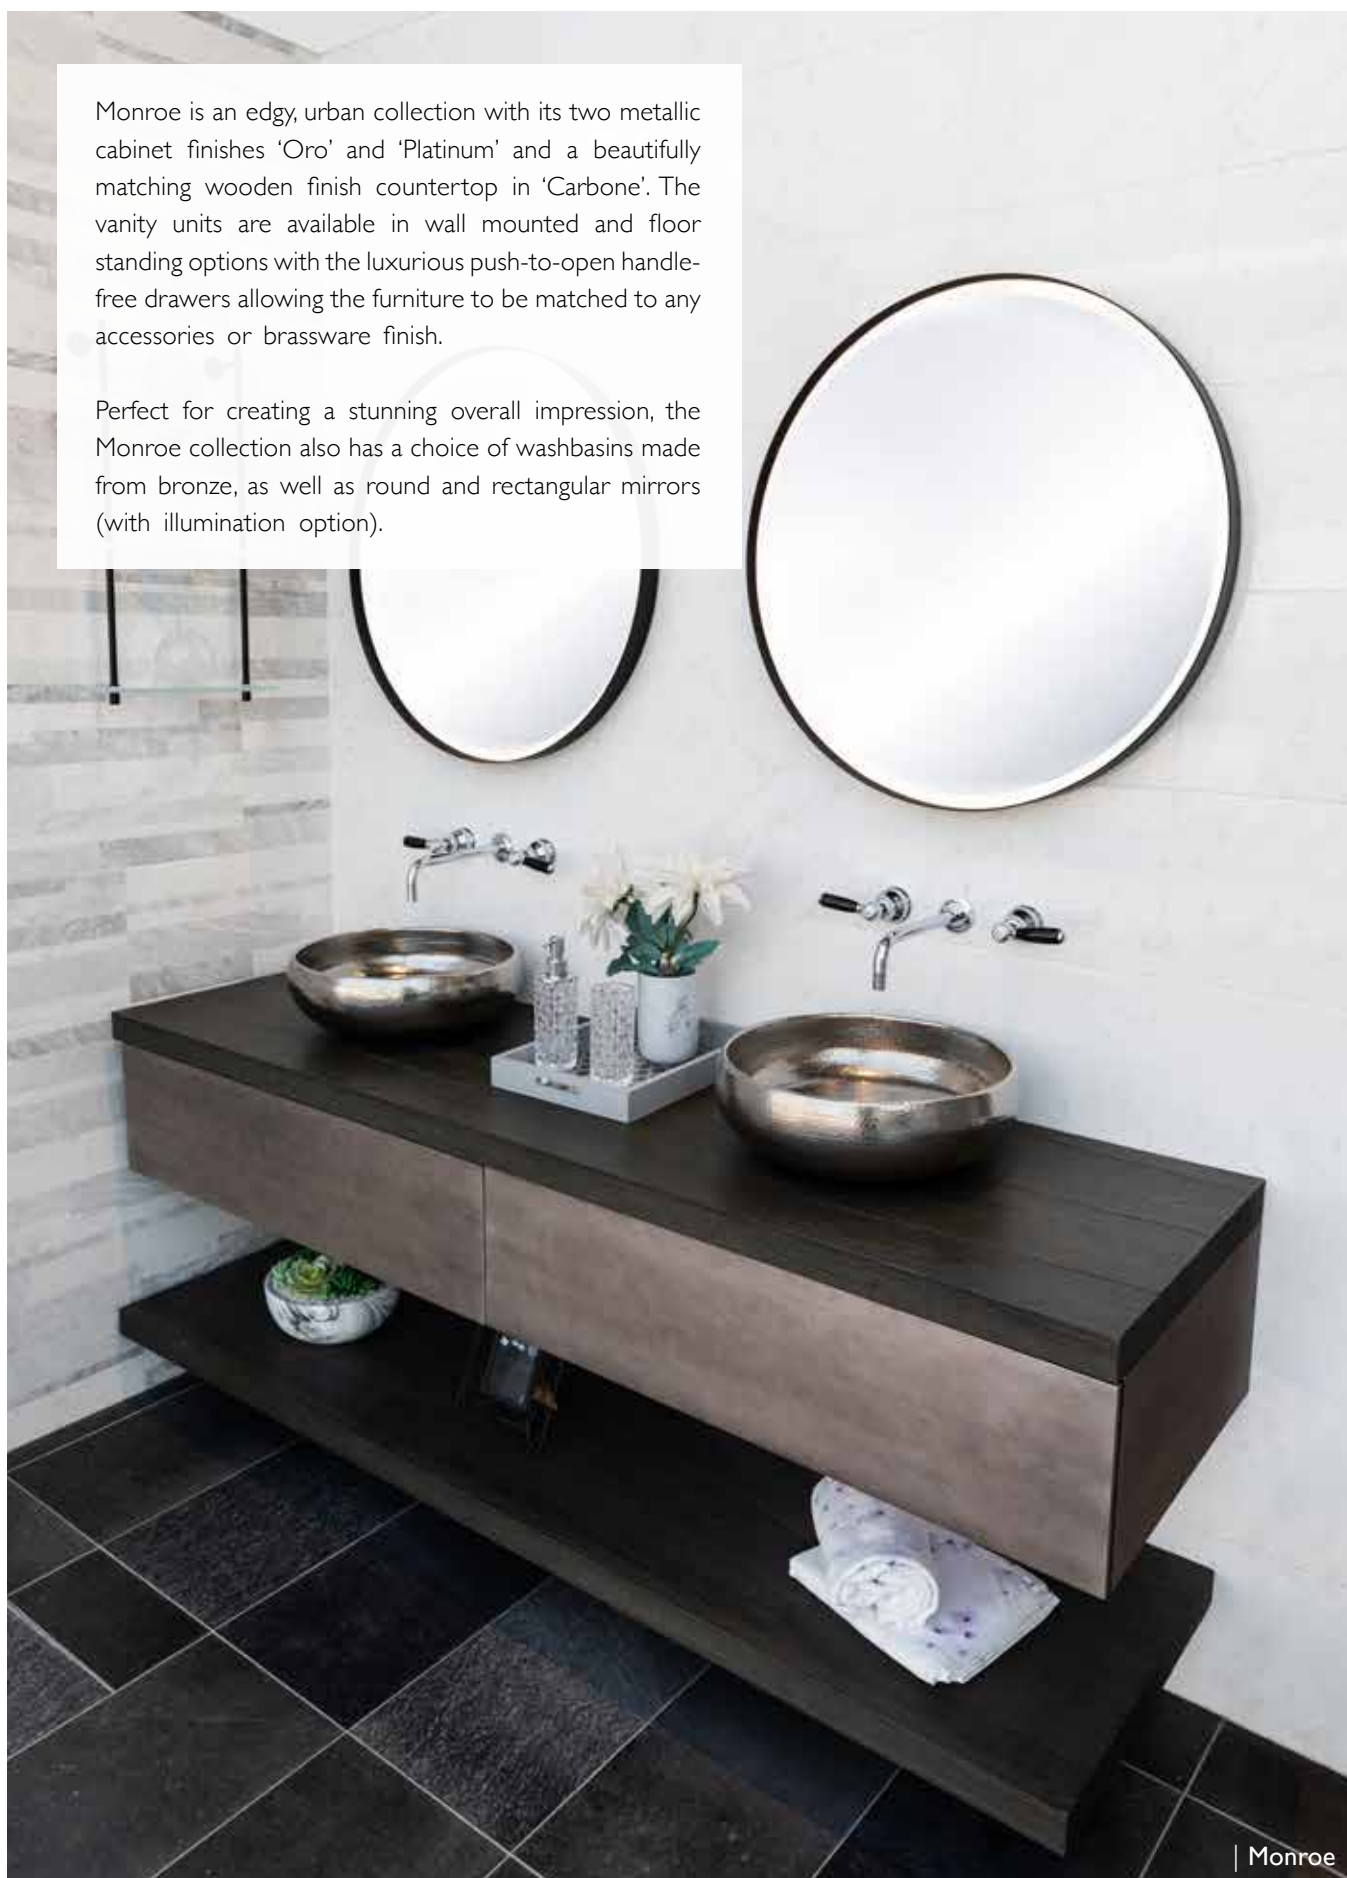

Monroe is an edgy, urban collection with its two metallic cabinet finishes 'Oro' and 'Platinum' and a beautifully matching wooden finish countertop in 'Carbone'. The vanity units are available in wall mounted and floor standing options with the luxurious push-to-open handle-free drawers allowing the furniture to be matched to any accessories or brassware finish.

Perfect for creating a stunning overall impression, the Monroe collection also has a choice of washbasins made from bronze, as well as round and rectangular mirrors (with illumination option).

| Monroe