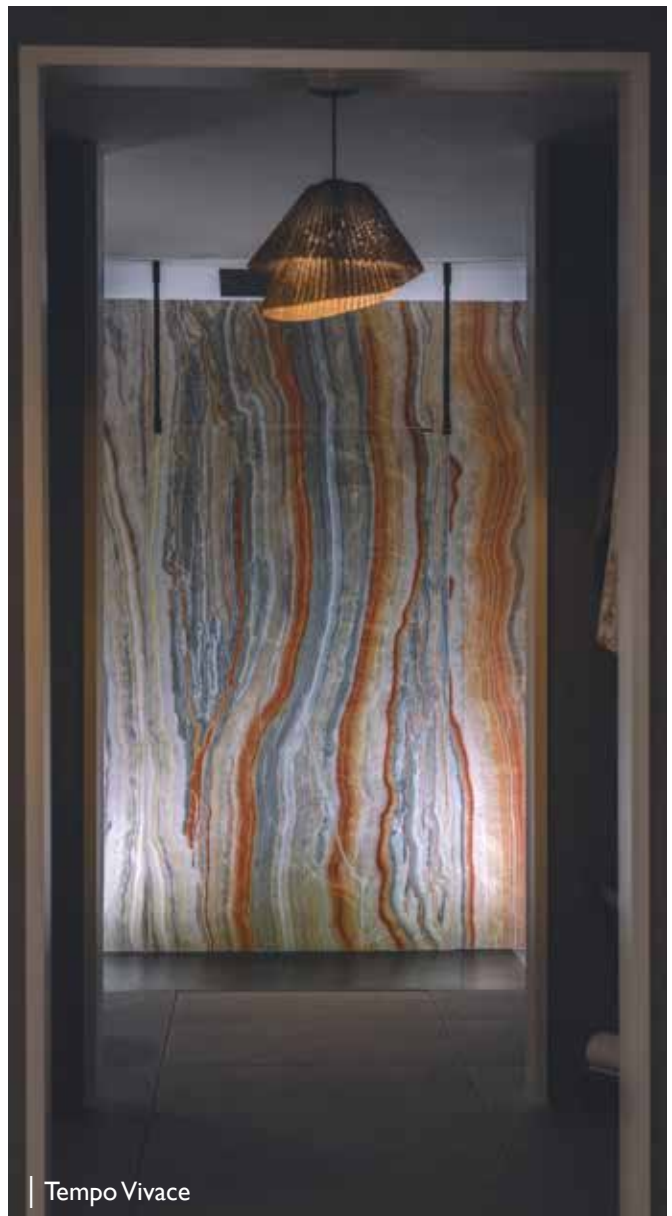

BATHROOM LIGHTS **NEW**

Tempo Vivace

Pendant Lamp
Stainless Steel
E27 LED
Mains Powered
15 W
IP Rating: IP64
1230 mm Cable Length
Dia. 430 x H270 mm

		AED	USD
AAE-TEVI04-EXT-GY	Grey	2130.00	580.00
AAE-TEVI04-EXT-TA	Taupe	2130.00	580.00

Gea

Pendant Lamp
Stainless Steel
E27 LED
Mains Powered
15 W
IP Rating: IP64
1050 mm Cable Length
Dia. 190 x H450 mm

		AED	USD
AAE-GE04-EXT-GY	Grey	1800.00	490.00
AAE-GE04-EXT-TA	Taupe	1800.00	490.00
AAE-GE04-EXT-WH	White	1800.00	490.00

Tempo Andante

Pendant Lamp
Stainless Steel
E27 LED
Mains Powered
15 W
IP Rating: IP64
1000 mm Cable Length
Dia. 250 x H500 mm

		AED	USD
AAE-TEAN04-EXT-WH	White	2170.00	591.00
AAE-TEAN04-EXT-GY	Grey	2170.00	591.00
AAE-TEAN04-EXT-TA	Taupe	2170.00	591.00

Virginia

Pendant Lamp
Stainless Steel
E27 LED
Mains Powered
15 W
IP Rating: IP64
1100 mm Cable Length
Dia. 380 x H400 mm

		AED	USD
AAE-VG04A-EXT-WH	White	2060.00	561.00
AAE-VG04A-EXT-GY	Grey	2060.00	561.00
AAE-VG04A-EXT-TA	Taupe	2060.00	561.00

Tempo Vivace