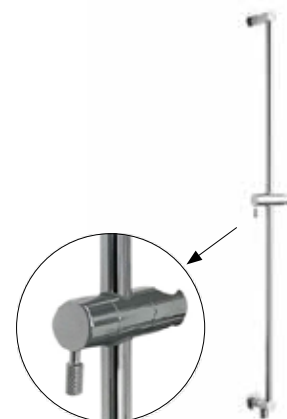

Concealed Shower Mixer with 4 Way Diverter
Min. Operating Pressure 1.0 bar MP

		AED	USD
BDM-REV-414-CP	Chrome	1795.00	489.00
BDM-REV-414-NB	Brushed Nickel	3210.00	875.00
BDM-REV-414-MB	Matt Black	2550.00	695.00
BDM-REV-414-AN	Anthracite	4025.00	1097.00
BDM-REV-414-LZ	Lacquered Zanzibar	4025.00	1097.00

Concealed 2 Outlet/ 2 Handle
Thermostatic Shower Mixer 3/4"
Min. Operating Pressure 0.2 bar LP

	Trim Part	AED	USD
BDM-REV-T302-A-CP	Chrome	1380.00	376.00
BDM-REV-T302-A-NB	Brushed Nickel	1865.00	508.00
BDM-REV-T302-A-MB	Matt Black	1865.00	508.00
BDM-REV-T302-A-AN	Anthracite	2300.00	627.00
BDM-REV-T302-A-LZ	Lacquered Zanzibar	2300.00	627.00
BDM-MIX-T302-CON	Concealed Part	2200.00	599.00

Exposed Shower Mixer for Shower Column with 3/4" Connection
Min. Operating Pressure 1.0 bar MP

		AED	USD
BDM-REV-337-CP	Chrome	1520.00	414.00
BDM-REV-337-NB	Brushed Nickel	2090.00	569.00
BDM-REV-337-MB	Matt Black	1900.00	518.00
BDM-REV-337-AN	Anthracite	2420.00	659.00
BDM-REV-337-LZ	Lacquered Zanzibar	2420.00	659.00

Concealed Stop Valve 1/2"
Min. Operating Pressure 1.0 bar MP

		AED	USD
BDM-REV-440-CP	Chrome	530.00	144.00
BDM-REV-440-NB	Brushed Nickel	720.00	196.00
BDM-REV-440-MB	Matt Black	585.00	159.00
BDM-REV-440-AN	Anthracite	900.00	245.00
BDM-REV-440-LZ	Lacquered Zanzibar	900.00	245.00

Slide Rail with Integrated Outlet
95 x 71 x 900 mm

Concealed 2 Way Diverter 1/2"
Min. Operating Pressure 1.0 bar MP

		AED	USD
BDM-REV-420-CP	Chrome	760.00	207.00
BDM-REV-420-NB	Brushed Nickel	1035.00	282.00
BDM-REV-420-MB	Matt Black	860.00	234.00
BDM-REV-420-AN	Anthracite	1355.00	369.00
BDM-REV-420-LZ	Lacquered Zanzibar	1355.00	369.00

		AED	USD
BDD-REV-535-CP	Chrome	825.00	225.00
BDD-REV-535-NB	Brushed Nickel	1135.00	309.00
BDD-REV-535-MB	Matt Black	990.00	270.00
BDD-REV-535-AN	Anthracite	1310.00	357.00
BDD-REV-535-LZ	Lacquered Zanzibar	1310.00	357.00

Single Hole Kitchen Sink Mixer with Swivel Spout with 1/2" Flexible Pipes
263 mm High
Min. Operating Pressure 1.0 bar MP

		AED	USD
BDM-REV-361-CP	Chrome	1045.00	285.00
BDM-REV-361-NB	Brushed Nickel	1175.00	320.00
BDM-REV-361-MB	Matt Black	1090.00	297.00
BDM-REV-361-AN	Anthracite	1760.00	480.00
BDM-REV-361-LZ	Lacquered Zanzibar	1760.00	480.00

Conversion Handle Kit
(Compatible with M-Line, cannot be used with M-Line Diffusion)

		AED	USD
BDM-REV-9190-A-CP	Chrome	160.00	44.00
BDM-REV-9190-A-NB	Brushed Nickel	220.00	60.00
BDM-REV-9190-A-MB	Matt Black	175.00	48.00
BDM-REV-9190-A-AN	Anthracite	275.00	75.00
BDM-REV-9190-A-LZ	Lacquered Zanzibar	275.00	75.00