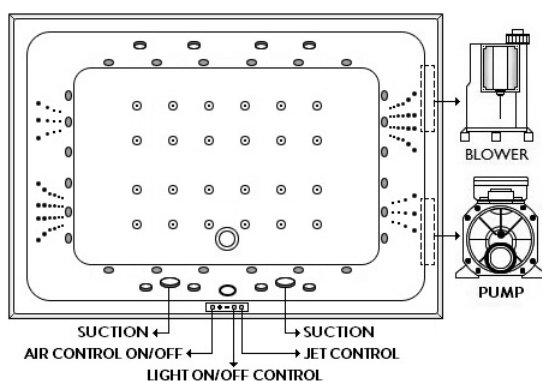

System Platinum
Luxury Spa System with 8 Midi Jets, 72 Nano Jets, 24 Spa Air Jets, 24 Chromotherapy Lights, with Electronic Touch Controls