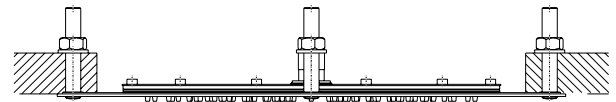

**Zephyr**

Recessed Shower Head with Rounded Edges with Rainfall Function with 1/2" Connection 400 x 400 mm Min. Operating Pressure 1.0 bar MP

(Can be disassembled for cleaning)

		AED	USD
BDD-URB-510-CP	Chrome	3600.00	981.00
BDD-URB-510-NB	Brushed Nickel	4335.00	1181.00
BDD-URB-510-MB	Matt Black	4515.00	1230.00