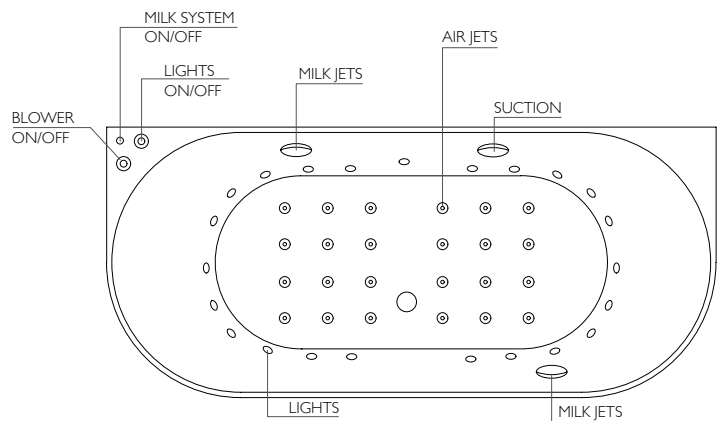

**System LUXSPA - Luxury SPA**  
Luxury Spa System with 24 Spa Air Jets and 24 Chromotherapy Lights, with Electronic Touch Controls

**System LUXSPA - Luxury SPA & Milk System**  
Luxury Spa System with 24 Spa Air Jets, 24 Chromotherapy Lights and Milk Jets, with Electronic Touch Controls