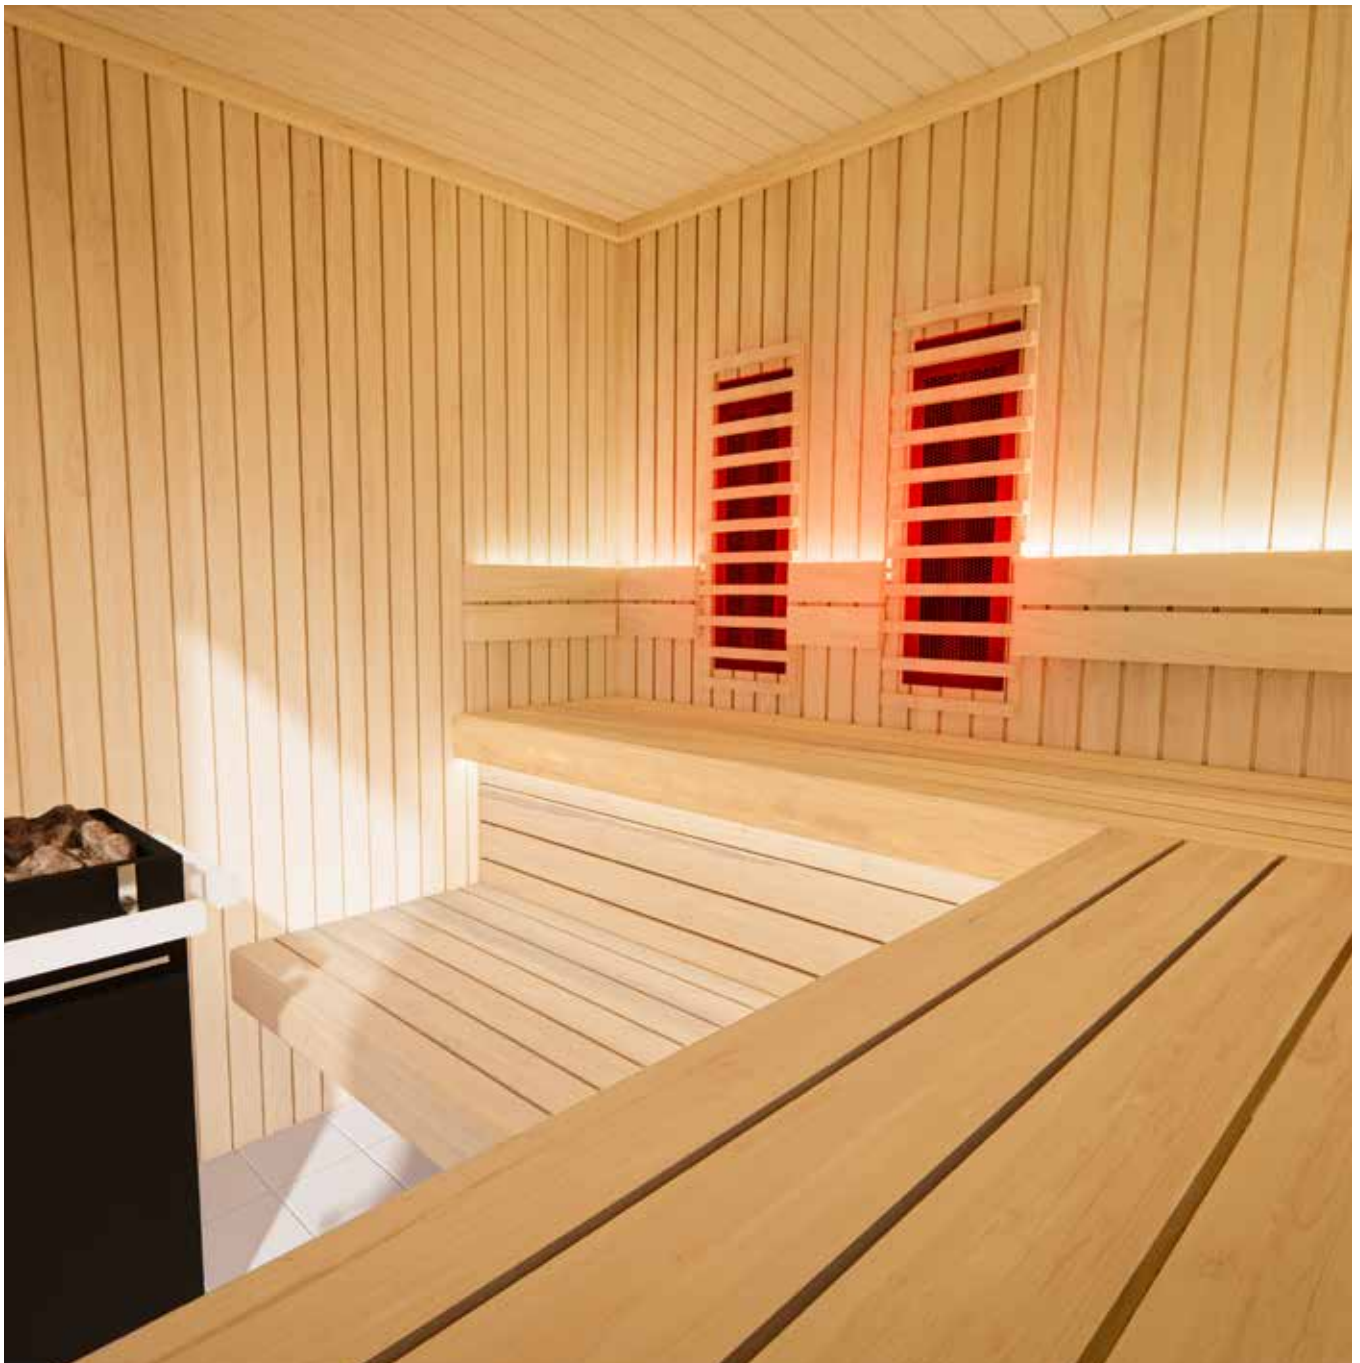

HRV-HE-13412

Hemlock

AED
74320.00

USD
20251.00