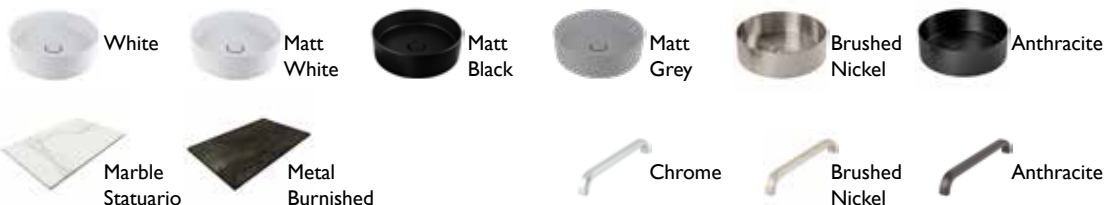

Countertop Wash Basin
Stainless Steel
No Tap Hole
without Overflow
with Waste
Dia. 400 x 120 mm

		AED	USD
BDS-SFM-701-NB	Brushed Nickel	2985.00	813.00
BDS-SFM-701-AN	Anthracite	2985.00	813.00

Undercounter Wash Basin
Stainless Steel
No Tap Hole
without Overflow
with Waste
Dia. 442 x 106.5 mm

		AED	USD
BDS-SFM-601-NB	Brushed Nickel	2985.00	813.00
BDS-SFM-601-AN	Anthracite	2985.00	813.00

Countertop Wash Basin
without Overflow
Dia. 405 x 120 mm

		AED	USD
BDS-CIR-101-WH	White	1435.00	391.00
BDS-CIR-101-MW	Matt White	2295.00	625.00
BDS-CIR-101-MGY	Matt Grey	2295.00	625.00
BDS-CIR-101-MB	Matt Black	2295.00	625.00

Always Open Flat Waste | 1/4"
Ceramic Top

		AED	USD
BDP-WBB-304-WH	White	455.00	124.00
BDP-WBB-304-MW	Matt White	585.00	159.00
BDP-WBB-304-MB	Matt Black	585.00	159.00
BDP-WBB-304-MGY	Matt Grey	585.00	159.00

Countertop
804 x 495 x 20 mm

			AED	USD
BDF-SFM-C080-ST	Polished	Marble Statuario	1760.00	480.00
BDF-SFM-C080-BUR	Matt	Metal Burnished	1760.00	480.00

Countertop
1604 x 495 x 20 mm

			AED	USD
BDF-SFM-C160-ST	Polished	Marble Statuario	3455.00	941.00
BDF-SFM-C160-BUR	Matt	Metal Burnished	3455.00	941.00

Wall Mounted Vanity Unit
with One Pull-out Drawer
Soft Close Mechanism
without Handle
Pre-Drilled Handle Holes for
BDF-SFM-350-
800 x 485 x 300 mm

		AED	USD
BDF-SFM-V080-WN	Walnut	4480.00	1221.00

Wall Mounted **Storage** Unit
with One Pull-out Drawer
Soft Close Mechanism
without Handle
Pre-Drilled Handle Holes for
BDF-SFM-350-
800 x 485 x 300 mm

		AED	USD
BDF-SFM-080-WN	Walnut	4480.00	1221.00

Vanity Unit Handle
with Fixing Kit
224 x 33 x 16 mm

		AED	USD
BDF-SFM-350-CP	Chrome	920.00	251.00
BDF-SFM-350-NB	Brushed Nickel	990.00	270.00
BDF-SFM-350-AN	Anthracite	850.00	232.00

FINISHES: