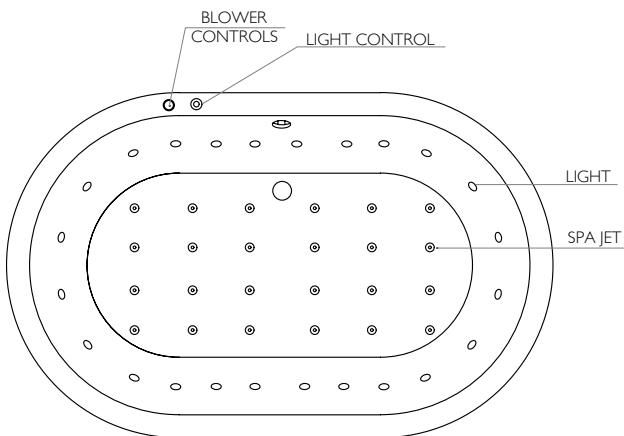

**System LUXSPA - Luxury SPA**  
Luxury Spa System with 24 Spa Air Jets and 24 Chromotherapy Lights, with Electronic Touch Controls

**System LUXSPA - Luxury SPA & Milk System**  
Luxury Spa System with 24 Spa Air Jets, 24 Chromotherapy Lights and Milk Jets, with Electronic Touch Controls