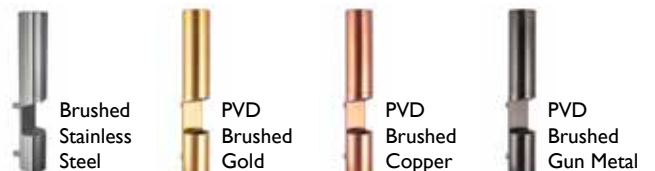

Sanipex Group has recently focussed it's design team to develop a practical ergonomic solution to providing hand sanitising and washing facilities in public spaces.

The team have designed and developed the PUBLIC programme with our Italian production facilities in 304 stainless steel. The range offers wall and floor mounted solutions including 5 Litre capacity model for high traffic areas.

IX304

Wall Mounted Touchless Sanitizer Dispenser 880 ml
Battery Operated
140 x 97 x 246 mm

IX304

Wall Mounted Touchless Sanitizer Dispenser 750 ml
Battery Operated
Stainless Steel Grade 304
Dia. 88.9 x 521 mm

		AED	USD		AED	USD
AQA-IX3-757SZ-BS	Brushed Stainless Steel	400.00	109.00	AQA-IX3-756-BS	Brushed Stainless Steel	2210.00
				AQA-IX3-756-PBG	PVD Brushed Gold	4025.00
				AQA-IX3-756-PBC	PVD Brushed Copper	4025.00
				AQA-IX3-756-PBGM	PVD Brushed Gun Metal	4025.00
						1097.00

FINISHES: