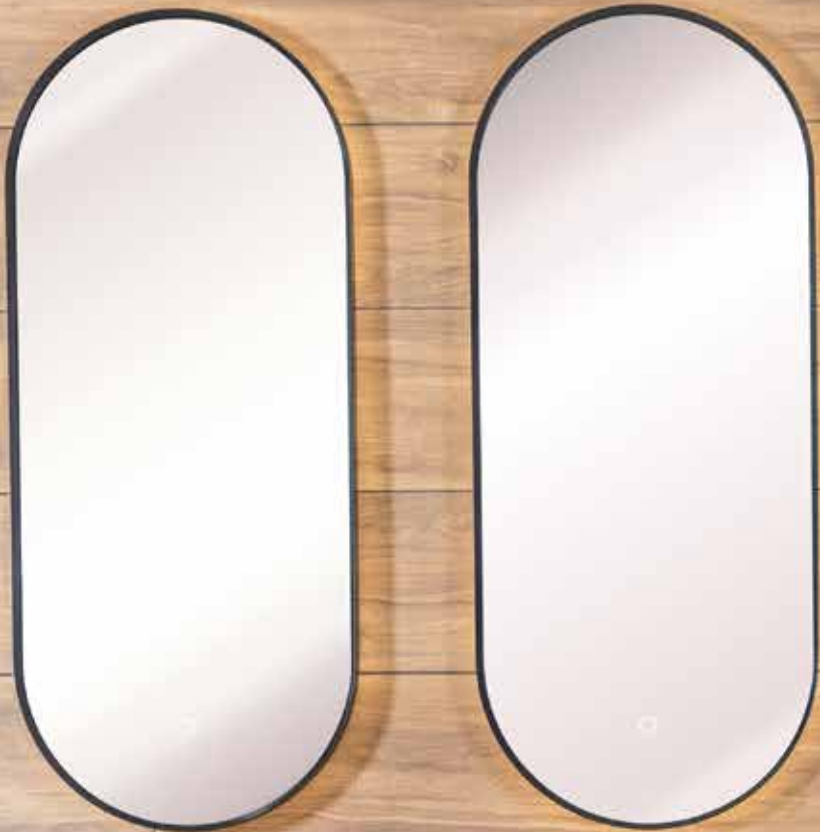

GALASSIA
Italy