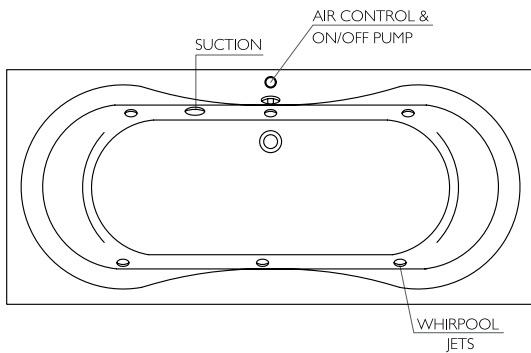

WHIRLPOOL SYSTEMS

One Year Guarantee Service Contract Available

System 6A - Standard Whirlpool
6 Self-Draining Whirlpool Jets, Pneumatic Control Switch