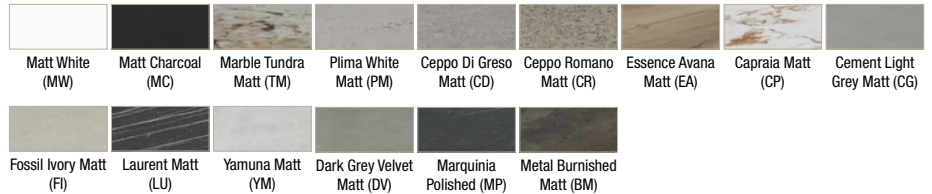

LANAI

GYM-LAI-311B-2810-XX

L / W / H mm Aluminium Frame
2800 x 1000 x 50

GYM-LAI-311B-LEG-XX *Table Leg*

L / W / H mm Aluminium
990 x 140 x 696

BDO-TOP-DT-2810-C-XX *Table Top*

L / W / H mm Porcelain
2820 x 1020 x 6

Colours:

LANAI

GYM-LAI-311B-2210-XX

L / W / H mm Aluminium Frame
2200 x 1000 x 50

GYM-LAI-311B-LEG-XX *Table Leg*

L / W / H mm Aluminium
990 x 140 x 696

BDO-TOP-DT-2210-C-XX *Table Top*

L / W / H mm Porcelain
2220 x 1020 x 6