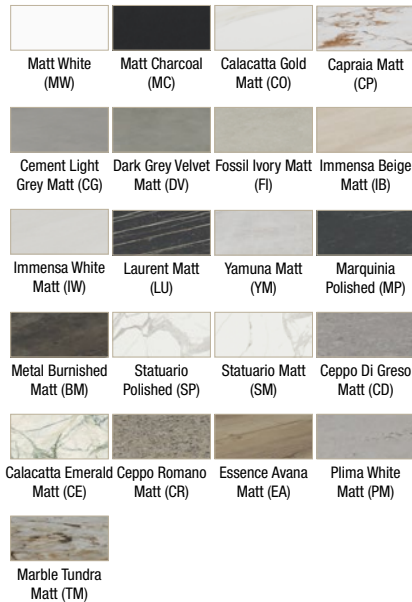

L / W / H mm Porcelain
2415 x 1015 x 12

Colours:

PACIFIC

GYM-PFC-311B-2490-XX

L / W / H mm Aluminium Frame
2400 x 850 x 730

BDO-TOP-DT-2595-C-XX *Table Top*

L / W / H mm Porcelain
2500 x 950 x 6

Colours: