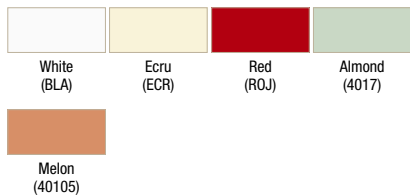

L / W / H mm   Polypropylene
530 x 510 x 870

Colours:

SABINAS
VON-45012-XXX