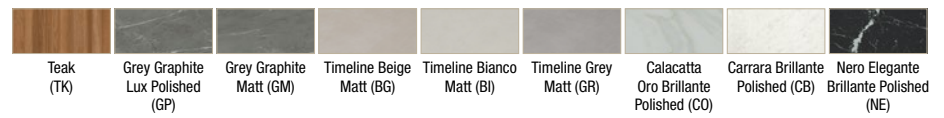

HOTELIER

GYM-HTL-330B-XX

Dia. / H mm
500 x 720

Stainless Steel Frame

GYM-HTL-332T-TK *Table Top*

L / W / H mm
800 x 800 x 28

Teak

BDO-TOP-BT-8080-C-XX *Table Top*

L / W / H mm
800 x 800 x 8.5

Porcelain

Colours: