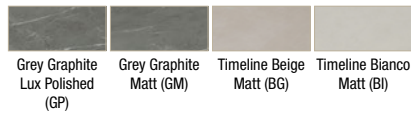

L / W / H mm
800 x 800 x 740

Aluminium Frame

BDO-TOP-DT-8282-A-XX *Table Top*

L / W / H mm
820 x 820 x 8.5

Porcelain

Colours:

HOTELIER

GYM-HTL-330B-XX