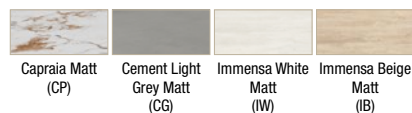

Dia. / H mm   Aluminium Top & Frame
900 x 491

Dia. / H mm   Aluminium Top & Frame
600 x 468

LATO
GYM-LTO-353-D45-XX

Dia. / H mm   Aluminium Top & Frame
450 x 445

Colours:

Dia. / H mm   Aluminium Frame
350 x 320
450 x 420

Dia. / H mm   Teak Top
Aluminium Frame
350 x 355
450 x 455

Required Tabletop

BDO-TOP-ST-4356-C-XX

Dia. / H mm   Porcelain
450 x 6
350 x 6

Colours:

Colours: