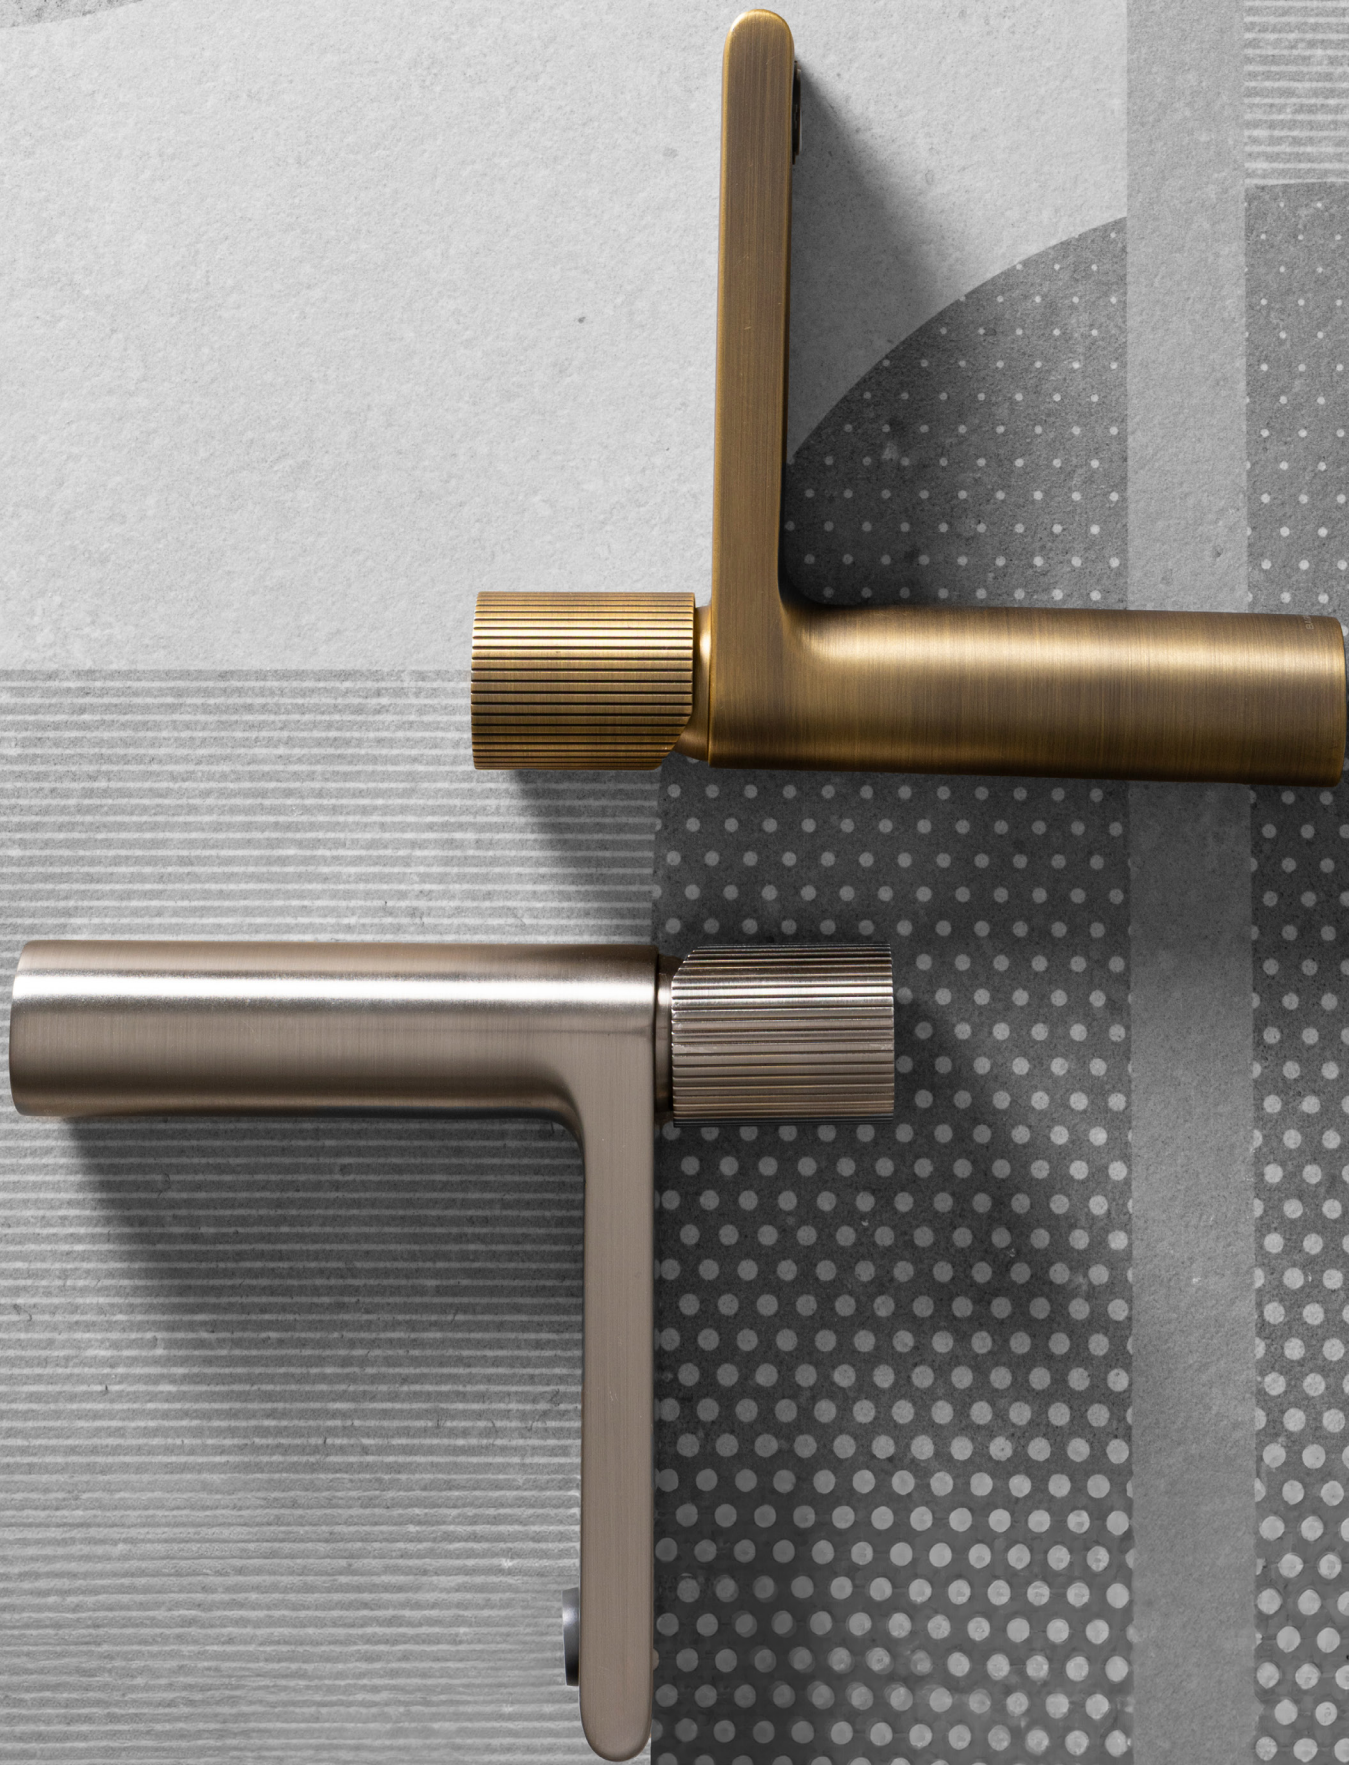

Basin and shower mixers feature grooved detailing on the handles inspired by jewellery design—bringing with it a sense of movement reminiscent of the era.

Select from five feel-good finishes that will perfectly fit your bathroom design, whether you prefer the timelessly chic Chrome or Brushed Nickel, the on-trend and opulent PVD Oyster, the industrial Soft Bronze, or the classic pull of PVD Gold.

Whether you lean toward a laid-back look or dare to unleash your creativity with an all-over 70s design, Toko Groove invites you to experiment and let your inner personality shine. Pair with BAGNODESIGN's extensive tile and sanitaryware range to complete the look and transform your space.

**GET IN
THE GROOVE**

TOKO GROOVE

Embrace the relaxed sophistication of the **70s** with Toko Groove brassware—**classic retro vibes** fused with contemporary design for a bathroom that moves with style.

TOKO GROOVE

BOLD
TIMELESS
EFFORTLESS

TOKO GROOVE

Bring effortless **glamour**
and **free-spirited** style
into your bathroom
design.

TOKO GROOVE

Grooved handles
capture 1970s glamour
with a modern - minimal
feel.